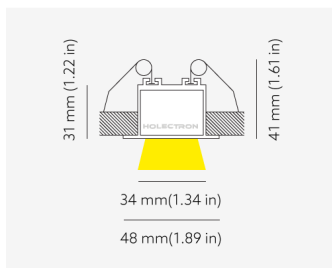

NEMAN RECESSED

Opal

Product code: NM R LUM OP PW W17 827 0840 N

Article No.: F1RAODAADXX0840N

MOUNTING	Recessed
TYPE	Individual luminaire
CCT	2700K
CRI	CRI 80+
COLOR CONSISTENCY	3-Step MacAdam
LUMENS LUMINAIRE	1646 Lm
LIGHT SOURCE	2256 Lm
EFFICACY LUMINAIRE	106 Lm/W
LIGHT SOURCE	161 Lm/W
LIFETIME	L90B10 60.000h

CONTROL	no dim
----------------	--------

LUMINAIRE POWER	15.6 W
INPUT VOLTAGE	220-240 VAC 50/60 Hz
	Integrated driver

HOUSING	Opal light surface
HOUSING COLOR	Extruded aluminum, White color
IP CLASS	IP20 ingress protection
OTHER DETAILS	Lead cable 2m (6.5'), transparent

DIMENSIONS	Width: 48 mm / 1.89"
	Height: 41 mm / 1.61"
	Length: 857 mm / 2.8'

MOUNTING HOLE	848 x mm / 2.78' x 1.5"
----------------------	-------------------------

Possible allowed deviation of optical and electrical values are ±15%. Allowed measurement uncertainty ±7%.
 All values in datasheet are for reference only and customers should take these values on their own risk. HOLECTRON reserves the right for changes without prior notice.