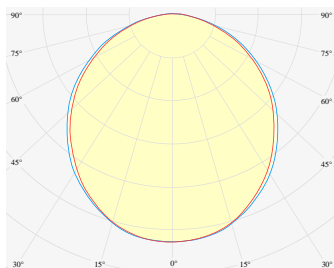

MOUNTING	Recessed
TYPE	Individual luminaire
CCT	2700K
CRI	CRI 80+
COLOR CONSISTENCY	3-Step MacAdam
LUMENS LUMINAIRE	1646 Lm
LIGHT SOURCE	2256 Lm
EFFICACY LUMINAIRE	106 Lm/W
LIGHT SOURCE	161 Lm/W
LIFETIME	L90B10 60.000h

CONTROL	no dim

LUMINAIRE POWER	15.6 W
INPUT VOLTAGE	220-240 VAC 50/60 Hz
	Integrated driver

HOUSING	Opal light surface
HOUSING COLOR	Extruded aluminum, White color
IP CLASS	IP20 ingress protection
OTHER DETAILS	Lead cable 2m (6.5'), transparent

DIMENSIONS	Width: 48 mm / 1.89"
	Height: 41 mm / 1.61"
	Length: 857 mm / 2.8'

MOUNTING HOLE	848 x mm / 2.78' x 1.5"

Possible allowed deviation of optical and electrical values are ±15%. Allowed measurement uncertainty ±7%.
All values in datasheet are for reference only and customers should take these values on their own risk. HOLECTRON reserves the right for changes without prior notice.