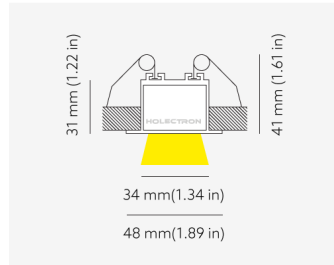

NEMAN RECESSED

Opal

Product code: NM R LUM OP PW W17 827 0560 D

Article No.: F1RAODAADXX0560D

MOUNTING	Recessed
TYPE	Individual luminaire
CCT	2700K
CRI	CRI 80+
COLOR CONSISTENCY	3-Step MacAdam
LUMENS LUMINAIRE	1097 Lm
LIGHT SOURCE	1504 Lm
EFFICACY LUMINAIRE	105 Lm/W
LIGHT SOURCE	161 Lm/W
LIFETIME	L90B10 60.000h

CONTROL	DALI
----------------	------

LUMINAIRE POWER	10.4 W
INPUT VOLTAGE	220-240 VAC 50/60 Hz
	Integrated driver

HOUSING	Opal light surface
HOUSING COLOR	Extruded aluminum, White color
IP CLASS	IP20 ingress protection
OTHER DETAILS	Lead cable 2m (6.5'), transparent

DIMENSIONS	Width: 48 mm / 1.89"
	Height: 41 mm / 1.61"
	Length: 577 mm / 1.9'

MOUNTING HOLE	568 x mm / 1.86' x 1.5"
----------------------	-------------------------

Possible allowed deviation of optical and electrical values are ±15%. Allowed measurement uncertainty ±7%.
All values in datasheet are for reference only and customers should take these values on their own risk. HOLECTRON reserves the right for changes without prior notice.