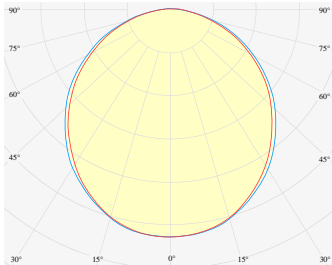

NEMAN RECESSED

Opal

Product code: NM R LUM OP PW W17 827 0560 D

Article No.: F1RAODAADXX0560D

MOUNTING	Recessed
TYPE	Individual luminaire
CCT	2700K
CRI	CRI 80+
COLOR CONSISTENCY	3-Step MacAdam
LUMENS LUMINAIRE	1097 Lm
LIGHT SOURCE	1504 Lm
EFFICACY LUMINAIRE	105 Lm/W
LIGHT SOURCE	161 Lm/W
LIFETIME	L90B10 60.000h

DIMENSIONS	Width: 48 mm / 1.89"
	Height: 41 mm / 1.61"
	Length: 577 mm / 1.9'

MOUNTING HOLE	568 x mm / 1.86' x 1.5"
----------------------	-------------------------

Possible allowed deviation of optical and electrical values are ±15%. Allowed measurement uncertainty ±7%.
All values in datasheet are for reference only and customers should take these values on their own risk. HOLECTRON reserves the right for changes without prior notice.