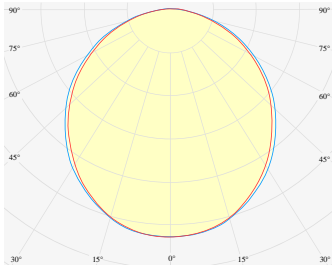

MOUNTING	Recessed
TYPE	Individual luminaire
CCT	2700K
CRI	CRI 80+
COLOR CONSISTENCY	3-Step MacAdam
LUMENS LUMINAIRE	1097 Lm
LIGHT SOURCE	1504 Lm
EFFICACY LUMINAIRE	105 Lm/W
LIGHT SOURCE	161 Lm/W
LIFETIME	L90B10 60.000h

CONTROL	no dim

LUMINAIRE POWER	10.4 W
INPUT VOLTAGE	220-240 VAC 50/60 Hz
	Integrated driver

HOUSING	Opal light surface
HOUSING COLOR	Extruded aluminum, White color
IP CLASS	IP20 ingress protection
OTHER DETAILS	Lead cable 2m (6.5'), transparent

DIMENSIONS	Width: 48 mm / 1.89"
	Height: 41 mm / 1.61"
	Length: 577 mm / 1.9'

MOUNTING HOLE	568 x mm / 1.86' x 1.5"

Possible allowed deviation of optical and electrical values are ±15%. Allowed measurement uncertainty ±7%.
All values in datasheet are for reference only and customers should take these values on their own risk. HOLECTRON reserves the right for changes without prior notice.