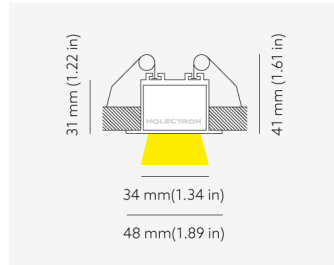

NEMAN RECESSED

Opal

Product code: NM R LUM OP PW W17 827 0560 N

Article No.: F1RAODAADXX0560N

MOUNTING	Recessed
TYPE	Individual luminaire
CCT	2700K
CRI	CRI 80+
COLOR CONSISTENCY	3-Step MacAdam
LUMENS LUMINAIRE	1097 Lm
LIGHT SOURCE	1504 Lm
EFFICACY LUMINAIRE	105 Lm/W
LIGHT SOURCE	161 Lm/W
LIFETIME	L90B10 60.000h

CONTROL	no dim
----------------	--------

LUMINAIRE POWER	10.4 W
INPUT VOLTAGE	220-240 VAC 50/60 Hz
	Integrated driver

HOUSING	Opal light surface
HOUSING COLOR	Extruded aluminum, White color
IP CLASS	IP20 ingress protection
OTHER DETAILS	Lead cable 2m (6.5'), transparent

DIMENSIONS	Width: 48 mm / 1.89"
	Height: 41 mm / 1.61"
	Length: 577 mm / 1.9'

MOUNTING HOLE	568 x mm / 1.86' x 1.5"
----------------------	-------------------------

Possible allowed deviation of optical and electrical values are ±15%. Allowed measurement uncertainty ±7%.
 All values in datasheet are for reference only and customers should take these values on their own risk. HOLECTRON reserves the right for changes without prior notice.