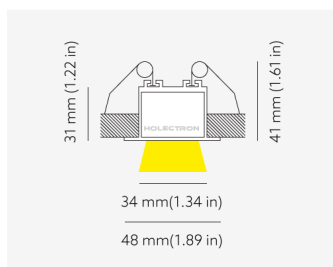

NEMAN RECESSED

Microprism

Product code: NM R LUM MP PW W17 827 1400 N

Article No.: F1RAMDAADXX1400N

MOUNTING	Recessed
TYPE	Individual luminaire
CCT	2700K
CRI	CRI 80+
COLOR CONSISTENCY	3-Step MacAdam
LUMENS LUMINAIRE	2761 Lm
LIGHT SOURCE	3760 Lm
EFFICACY LUMINAIRE	107 Lm/W
LIGHT SOURCE	161 Lm/W
LIFETIME	L90B10 60.000h

CONTROL	no dim
----------------	--------

LUMINAIRE POWER	25.9 W
INPUT VOLTAGE	220-240 VAC 50/60 Hz Integrated driver

HOUSING	Microprism light surface
HOUSING COLOR	Extruded aluminum, White color
IP CLASS	IP20 ingress protection
OTHER DETAILS	Lead cable 2m (6.5'), transparent

DIMENSIONS	Width: 48 mm / 1.89" Height: 41 mm / 1.61" Length: 1417 mm / 4.6'
-------------------	---

MOUNTING HOLE	1408 x mm / 4.62' x 1.5"
----------------------	--------------------------

Possible allowed deviation of optical and electrical values are ±15%. Allowed measurement uncertainty ±7%.
All values in datasheet are for reference only and customers should take these values on their own risk. HOLECTRON reserves the right for changes without prior notice.