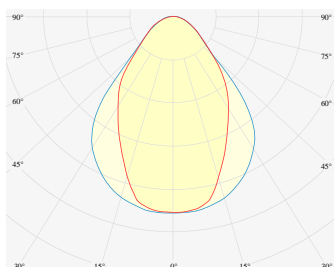

NEMAN RECESSED

Microprism

Product code: NM R LUM MP PW W17 827 1400 N

Article No.: F1RAMDAADXX1400N

MOUNTING	Recessed
TYPE	Individual luminaire
CCT	2700K
CRI	CRI 80+
COLOR CONSISTENCY	3-Step MacAdam
LUMENS LUMINAIRE	2761 Lm
LIGHT SOURCE	3760 Lm
EFFICACY LUMINAIRE	107 Lm/W
LIGHT SOURCE	161 Lm/W
LIFETIME	L90B10 60.000h

CONTROL	no dim
----------------	--------

LUMINAIRE POWER	25.9 W
INPUT VOLTAGE	220-240 VAC 50/60 Hz Integrated driver

HOUSING	Microprism light surface
HOUSING COLOR	Extruded aluminum, White color
IP CLASS	IP20 ingress protection
OTHER DETAILS	Lead cable 2m (6.5'), transparent

DIMENSIONS	Width: 48 mm / 1.89" Height: 41 mm / 1.61" Length: 1417 mm / 4.6'
-------------------	---

MOUNTING HOLE	1408 x mm / 4.62' x 1.5"
----------------------	--------------------------

Possible allowed deviation of optical and electrical values are ±15%. Allowed measurement uncertainty ±7%.
All values in datasheet are for reference only and customers should take these values on their own risk. HOLECTRON reserves the right for changes without prior notice.