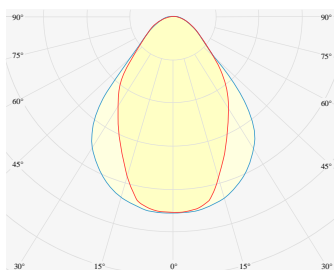

NEMAN RECESSED

Microprism

Product code: NM R LUM MP PW W17 827 1120 D

Article No.: F1RAMDAADXX1120D

MOUNTING	Recessed
TYPE	Individual luminaire
CCT	2700K
CRI	CRI 80+
COLOR CONSISTENCY	3-Step MacAdam
LUMENS LUMINAIRE	2209 Lm
LIGHT SOURCE	3008 Lm
EFFICACY LUMINAIRE	106 Lm/W
LIGHT SOURCE	161 Lm/W
LIFETIME	L90B10 60.000h

CONTROL	DALI
----------------	------

LUMINAIRE POWER	20.8 W
INPUT VOLTAGE	220-240 VAC 50/60 Hz
	Integrated driver

HOUSING	Microprism light surface
HOUSING COLOR	Extruded aluminum, White color
IP CLASS	IP20 ingress protection
OTHER DETAILS	Lead cable 2m (6.5'), transparent

DIMENSIONS	Width: 48 mm / 1.89"
	Height: 41 mm / 1.61"
	Length: 1137 mm / 3.7'

MOUNTING HOLE	1128 x mm / 3.7' x 1.5"
----------------------	-------------------------

Possible allowed deviation of optical and electrical values are ±15%. Allowed measurement uncertainty ±7%.
 All values in datasheet are for reference only and customers should take these values on their own risk. HOLECTRON reserves the right for changes without prior notice.