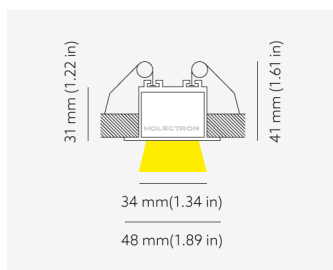

NEMAN RECESSED

Microprism

Product code: NM R LUM MP PW W17 827 1120 D

Article No.: F1RAMDAADXX1120D

MOUNTING	Recessed
TYPE	Individual luminaire
CCT	2700K
CRI	CRI 80+
COLOR CONSISTENCY	3-Step MacAdam
LUMENS LUMINAIRE	2209 Lm
LIGHT SOURCE	3008 Lm
EFFICACY LUMINAIRE	106 Lm/W
LIGHT SOURCE	161 Lm/W
LIFETIME	L90B10 60.000h

CONTROL	DALI
----------------	------

LUMINAIRE POWER	20.8 W
INPUT VOLTAGE	220-240 VAC 50/60 Hz
	Integrated driver

HOUSING	Microprism light surface
HOUSING COLOR	Extruded aluminum, White color
IP CLASS	IP20 ingress protection
OTHER DETAILS	Lead cable 2m (6.5'), transparent

DIMENSIONS	Width: 48 mm / 1.89"
	Height: 41 mm / 1.61"
	Length: 1137 mm / 3.7'

MOUNTING HOLE	1128 x mm / 3.7' x 1.5"
----------------------	-------------------------

Possible allowed deviation of optical and electrical values are ±15%. Allowed measurement uncertainty ±7%.
 All values in datasheet are for reference only and customers should take these values on their own risk. HOLECTRON reserves the right for changes without prior notice.