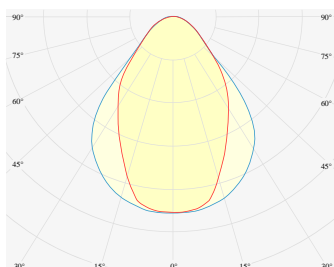

NEMAN RECESSED

Microprism

Product code: NM R LUM MP PW W17 827 0560 N

Article No.: F1RAMDAADXX0560N

MOUNTING	Recessed
TYPE	Individual luminaire
CCT	2700K
CRI	CRI 80+
COLOR CONSISTENCY	3-Step MacAdam
LUMENS LUMINAIRE	1105 Lm
LIGHT SOURCE	1504 Lm
EFFICACY LUMINAIRE	106 Lm/W
LIGHT SOURCE	161 Lm/W
LIFETIME	L90B10 60.000h

CONTROL	no dim
----------------	--------

LUMINAIRE POWER	10.4 W
INPUT VOLTAGE	220-240 VAC 50/60 Hz
	Integrated driver

HOUSING	Microprism light surface
HOUSING COLOR	Extruded aluminum, White color
IP CLASS	IP20 ingress protection
OTHER DETAILS	Lead cable 2m (6.5'), transparent

DIMENSIONS	Width: 48 mm / 1.89"
	Height: 41 mm / 1.61"
	Length: 577 mm / 1.9'

MOUNTING HOLE	568 x mm / 1.86' x 1.5"
----------------------	-------------------------

Possible allowed deviation of optical and electrical values are ±15%. Allowed measurement uncertainty ±7%.
 All values in datasheet are for reference only and customers should take these values on their own risk. HOLECTRON reserves the right for changes without prior notice.