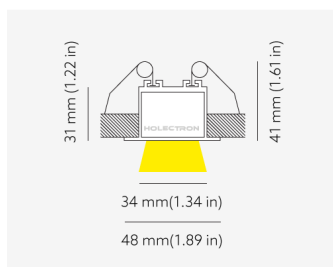

NEMAN RECESSED

Microprism

Product code: NM R LUM MP PW W17 827 0560 N

Article No.: F1RAMDAADXX0560N

MOUNTING	Recessed
TYPE	Individual luminaire
CCT	2700K
CRI	CRI 80+
COLOR CONSISTENCY	3-Step MacAdam
LUMENS LUMINAIRE	1105 Lm
LIGHT SOURCE	1504 Lm
EFFICACY LUMINAIRE	106 Lm/W
LIGHT SOURCE	161 Lm/W
LIFETIME	L90B10 60.000h

CONTROL	no dim
----------------	--------

LUMINAIRE POWER	10.4 W
INPUT VOLTAGE	220-240 VAC 50/60 Hz
	Integrated driver

HOUSING	Microprism light surface
HOUSING COLOR	Extruded aluminum, White color
IP CLASS	IP20 ingress protection
OTHER DETAILS	Lead cable 2m (6.5'), transparent

DIMENSIONS	Width: 48 mm / 1.89"
	Height: 41 mm / 1.61"
	Length: 577 mm / 1.9'

MOUNTING HOLE	568 x mm / 1.86' x 1.5"
----------------------	-------------------------

Possible allowed deviation of optical and electrical values are ±15%. Allowed measurement uncertainty ±7%.
 All values in datasheet are for reference only and customers should take these values on their own risk. HOLECTRON reserves the right for changes without prior notice.