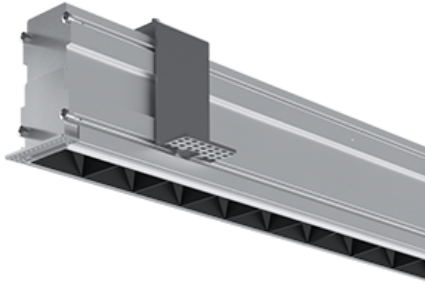

NEMAN X TRIMLESS

Neman-X T LUM PW X1 B D30 927 ND

Individual luminaire

Product code: NMX T LUM PW X1 B D30 927 N

Article No.: F3TADABBDN

see drawings below for real representation

COLORS

PHOTOMETRICS

TECHNICAL DRAWING

MOUNTING	Trimless type
SPECTRUM	2700K CRI 90+ 3-Step MacAdam
OPTICS	30°
LUMINOUS FLUX	Luminaire: 115 Lm Light source: 157 Lm
EFFICACY	Luminaire: 72 Lm/W Light source: 98 Lm/W
LIFETIME	L90B10 60.000h
DIMMING	not dimmable
HOUSING	Aluminum, plastic
ELECTRICAL	Luminaire power: 1.6 W 220-240 VAC 50/60 Hz Integrated driver
OTHER DETAILS	IP40 ingress protection
DIMENSIONS	Width: 50mm / 2" Height: 93mm / 3.66" Length: 203 mm / 0.67'
MOUNTING HOLE	203 x 53 mm / CuttingHoleLengthFt:value1
LEDS LAYOUT	