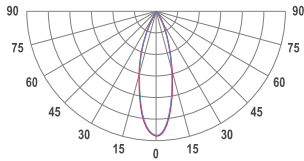

TECHNICAL DRAWING

MOUNTING	Trimless type
SPECTRUM	3500K CRI 90+ 3-Step MacAdam
OPTICS	30°
LUMINOUS FLUX	Luminaire: 123 Lm Light source: 168 Lm
EFFICACY	Luminaire: 77 Lm/W Light source: 105 Lm/W
LIFETIME	L90B10 60.000h
DIMMING	not dimmable
HOUSING	Aluminum, plastic
ELECTRICAL	Luminaire power: 1.6 W 220-240 VAC 50/60 Hz Integrated driver
OTHER DETAILS	IP40 ingress protection
DIMENSIONS	Width: 50mm / 2" Height: 93mm / 3.66" Length: 203 mm / 0.67'
MOUNTING HOLE	203 x 53 mm / CuttingHoleLengthFt:value1
LEDS LAYOUT	