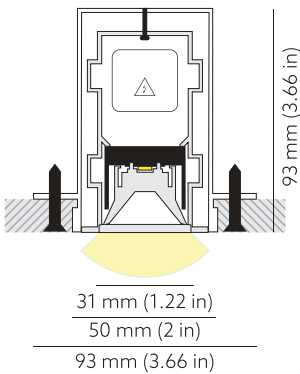

NEMAN X TRIMLESS

Neman-X T LUM PW X1 B D30 935 ND

Individual luminaire

Product code: NMX T LUM PW X1 B D30 935 N

Article No.: F3TADABBBFN

see drawings below for real representation

COLORS

PHOTOMETRICS

TECHNICAL DRAWING

MOUNTING	Trimless type
SPECTRUM	3500K CRI 90+ 3-Step MacAdam
OPTICS	30°
LUMINOUS FLUX	Luminaire: 123 Lm Light source: 168 Lm
EFFICACY	Luminaire: 77 Lm/W Light source: 105 Lm/W
LIFETIME	L90B10 60.000h
DIMMING	not dimmable
HOUSING	Aluminum, plastic
ELECTRICAL	Luminaire power: 1.6 W 220-240 VAC 50/60 Hz Integrated driver
OTHER DETAILS	IP40 ingress protection
DIMENSIONS	Width: 50mm / 2" Height: 93mm / 3.66" Length: 203 mm / 0.67'
MOUNTING HOLE	203 x 53 mm / CuttingHoleLengthFt:value1
LEDS LAYOUT	