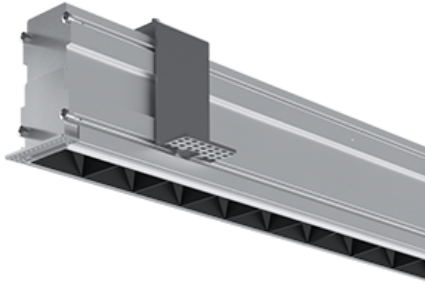

NEMAN X TRIMLESS

Neman-X T LUM PW X1 B D30 927 DALI

Individual luminaire

Product code: NMX T LUM PW X1 B D30 927 D

Article No.: F3TADABBBDD

see drawings below for real representation

COLORS

PHOTOMETRICS

TECHNICAL DRAWING

MOUNTING	Trimless type
SPECTRUM	2700K CRI 90+ 3-Step MacAdam
OPTICS	30°
LUMINOUS FLUX	Luminaire: 115 Lm Light source: 157 Lm
EFFICACY	Luminaire: 72 Lm/W Light source: 98 Lm/W
LIFETIME	L90B10 60.000h
DIMMING	DALI, PushDim
HOUSING	Aluminum, plastic
ELECTRICAL	Luminaire power: 1.6 W 220-240 VAC 50/60 Hz Integrated driver
OTHER DETAILS	IP40 ingress protection
DIMENSIONS	Width: 50mm / 2" Height: 93mm / 3.66" Length: 203 mm / 0.67'
MOUNTING HOLE	203 x 53 mm / CuttingHoleLengthFt:value1
LEDS LAYOUT	