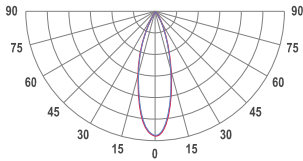

TECHNICAL DRAWING

MOUNTING	Trimless type
SPECTRUM	2700K CRI 90+ 3-Step MacAdam
OPTICS	30°
LUMINOUS FLUX	Luminaire: 115 Lm Light source: 157 Lm
EFFICACY	Luminaire: 72 Lm/W Light source: 98 Lm/W
LIFETIME	L90B10 60.000h
DIMMING	DALI, PushDim
HOUSING	Aluminum, plastic
ELECTRICAL	Luminaire power: 1.6 W 220-240 VAC 50/60 Hz Integrated driver
OTHER DETAILS	IP40 ingress protection
DIMENSIONS	Width: 50mm / 2" Height: 93mm / 3.66" Length: 203 mm / 0.67'
MOUNTING HOLE	203 x 53 mm / CuttingHoleLengthFt:value1
LEDS LAYOUT	