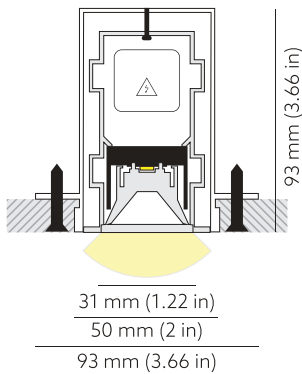

NEMAN X TRIMLESS

Neman-X T LUM PW X1 B D30 927 DALI

Individual luminaire

Product code: NMX T LUM PW X1 B D30 927 D

Article No.: F3TADABBBDD

see drawings below for real representation

COLORS

PHOTOMETRICS

TECHNICAL DRAWING

MOUNTING	Trimless type
SPECTRUM	2700K CRI 90+ 3-Step MacAdam
OPTICS	30°
LUMINOUS FLUX	Luminaire: 115 Lm Light source: 157 Lm
EFFICACY	Luminaire: 72 Lm/W Light source: 98 Lm/W
LIFETIME	L90B10 60.000h
DIMMING	DALI, PushDim
HOUSING	Aluminum, plastic
ELECTRICAL	Luminaire power: 1.6 W 220-240 VAC 50/60 Hz Integrated driver
OTHER DETAILS	IP40 ingress protection
DIMENSIONS	Width: 50mm / 2" Height: 93mm / 3.66" Length: 203 mm / 0.67'
MOUNTING HOLE	203 x 53 mm / CuttingHoleLengthFt:value1
LEDS LAYOUT	