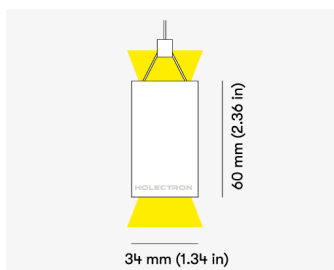

NEMAN PENDANT

Honeycomb Black direct/indirect

Product code: NM P LUM HB PW W17W8 827 0840 D

Article No.: F2PABDKADXX0840D

MOUNTING	Pendant direct/indirect
TYPE	Individual luminaire
CCT	2700K
CRI	CRI 80+
COLOR CONSISTENCY	3-Step MacAdam
LUMENS LUMINAIRE	2352 Lm
LIGHT SOURCE	3591 Lm
DIR/IND PROPORTION	55/45
EFFICACY LUMINAIRE	108 Lm/W
LIGHT SOURCE	184 Lm/W
LIFETIME	L90B10 60.000h

CONTROL	DALI
----------------	------

LUMINAIRE POWER	21.7 W
INPUT VOLTAGE	220-240 VAC 50/60 Hz Integrated driver

HOUSING	Honeycomb Black light surface
HOUSING COLOR	Extruded aluminum, White color
IP CLASS	IP20 ingress protection
OTHER DETAILS	Suspension length 2m (6.5') Lead cable 2m (6.5'), transparent

DIMENSIONS	Width: 34 mm / 1.34" Height: 60 mm / 2.36" Length: 843 mm / 2.8'
-------------------	--

Possible allowed deviation of optical and electrical values are ±15%. Allowed measurement uncertainty ±7%.
All values in datasheet are for reference only and customers should take these values on their own risk. HOLECTRON reserves the right for changes without prior notice.