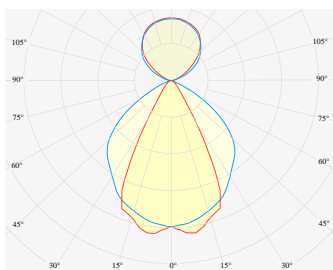

NEMAN PENDANT

Honeycomb Black direct/indirect

Product code: NM P LUM HB PW W17W8 827 0840 D

Article No.: F2PABDKADXX0840D

MOUNTING	Pendant direct/indirect
TYPE	Individual luminaire
CCT	2700K
CRI	CRI 80+
COLOR CONSISTENCY	3-Step MacAdam
LUMENS LUMINAIRE	2352 Lm
LIGHT SOURCE	3591 Lm
DIR/IND PROPORTION	55/45
EFFICACY LUMINAIRE	108 Lm/W
LIGHT SOURCE	184 Lm/W
LIFETIME	L90B10 60.000h

CONTROL	DALI
----------------	------

LUMINAIRE POWER	21.7 W
INPUT VOLTAGE	220-240 VAC 50/60 Hz Integrated driver

HOUSING	Honeycomb Black light surface
HOUSING COLOR	Extruded aluminum, White color
IP CLASS	IP20 ingress protection
OTHER DETAILS	Suspension length 2m (6.5') Lead cable 2m (6.5'), transparent

DIMENSIONS	Width: 34 mm / 1.34" Height: 60 mm / 2.36" Length: 843 mm / 2.8'
-------------------	--

Possible allowed deviation of optical and electrical values are ±15%. Allowed measurement uncertainty ±7%.
All values in datasheet are for reference only and customers should take these values on their own risk. HOLECTRON reserves the right for changes without prior notice.