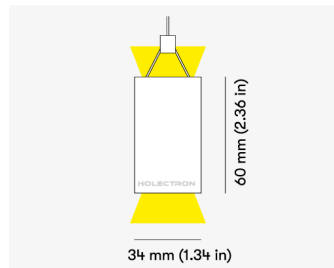

NEMAN PENDANT

Honeycomb Black direct/indirect

Product code: NM P LUM HB PW W17W8 827 0840 N

Article No.: F2PABDKADXX0840N

MOUNTING	Pendant direct/indirect
TYPE	Individual luminaire
CCT	2700K
CRI	CRI 80+
COLOR CONSISTENCY	3-Step MacAdam
LUMENS LUMINAIRE	2352 Lm
LIGHT SOURCE	3591 Lm
DIR/IND PROPORTION	55/45
EFFICACY LUMINAIRE	108 Lm/W
LIGHT SOURCE	184 Lm/W
LIFETIME	L90B10 60.000h

CONTROL	no dim
----------------	--------

LUMINAIRE POWER	21.7 W
INPUT VOLTAGE	220-240 VAC 50/60 Hz Integrated driver

HOUSING	Honeycomb Black light surface
HOUSING COLOR	Extruded aluminum, White color
IP CLASS	IP20 ingress protection
OTHER DETAILS	Suspension length 2m (6.5') Lead cable 2m (6.5'), transparent

DIMENSIONS	Width: 34 mm / 1.34" Height: 60 mm / 2.36" Length: 843 mm / 2.8'
-------------------	--