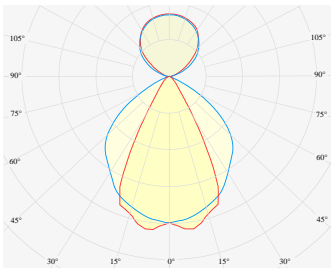

NEMAN PENDANT

Honeycomb Black direct/indirect

Product code: NM P LUM HB PW W17W8 827 0840 N

Article No.: F2PABDKADXX0840N

MOUNTING	Pendant direct/indirect
TYPE	Individual luminaire
CCT	2700K
CRI	CRI 80+
COLOR CONSISTENCY	3-Step MacAdam
LUMENS LUMINAIRE	2352 Lm
LIGHT SOURCE	3591 Lm
DIR/IND PROPORTION	55/45
EFFICACY LUMINAIRE	108 Lm/W
LIGHT SOURCE	184 Lm/W
LIFETIME	L90B10 60.000h

CONTROL	no dim
----------------	--------

LUMINAIRE POWER	21.7 W
INPUT VOLTAGE	220-240 VAC 50/60 Hz Integrated driver

HOUSING	Honeycomb Black light surface
HOUSING COLOR	Extruded aluminum, White color
IP CLASS	IP20 ingress protection
OTHER DETAILS	Suspension length 2m (6.5') Lead cable 2m (6.5'), transparent

DIMENSIONS	Width: 34 mm / 1.34" Height: 60 mm / 2.36" Length: 843 mm / 2.8'
-------------------	--