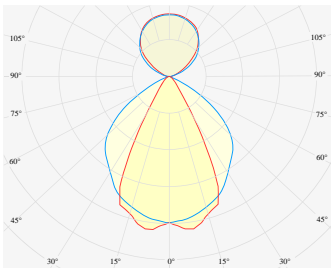

NEMAN PENDANT

Honeycomb Black direct/indirect

Product code: NM P LUM HB PW W17W8 827 0560 D

Article No.: F2PABDKADXX0560D

MOUNTING	Pendant direct/indirect
TYPE	Individual luminaire
CCT	2700K
CRI	CRI 80+
COLOR CONSISTENCY	3-Step MacAdam
LUMENS LUMINAIRE	1568 Lm
LIGHT SOURCE	2394 Lm
DIR/IND PROPORTION	55/45
EFFICACY LUMINAIRE	108 Lm/W
LIGHT SOURCE	184 Lm/W
LIFETIME	L90B10 60.000h

CONTROL	DALI
----------------	------

LUMINAIRE POWER	14.5 W
INPUT VOLTAGE	220-240 VAC 50/60 Hz Integrated driver

HOUSING	Honeycomb Black light surface
HOUSING COLOR	Extruded aluminum, White color
IP CLASS	IP20 ingress protection
OTHER DETAILS	Suspension length 2m (6.5') Lead cable 2m (6.5'), transparent

DIMENSIONS	Width: 34 mm / 1.34" Height: 60 mm / 2.36" Length: 563 mm / 1.8'
-------------------	--

Possible allowed deviation of optical and electrical values are $\pm 15\%$. Allowed measurement uncertainty $\pm 7\%$.
All values in datasheet are for reference only and customers should take these values on their own risk. HOLECTRON reserves the right for changes without prior notice.