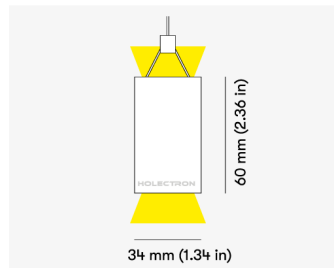

NEMAN PENDANT

Honeycomb Black direct/indirect

Product code: NM P LUM HB PW W17W8 827 0560 D

Article No.: F2PABDKADXX0560D

MOUNTING	Pendant direct/indirect
TYPE	Individual luminaire
CCT	2700K
CRI	CRI 80+
COLOR CONSISTENCY	3-Step MacAdam
LUMENS LUMINAIRE	1568 Lm
LIGHT SOURCE	2394 Lm
DIR/IND PROPORTION	55/45
EFFICACY LUMINAIRE	108 Lm/W
LIGHT SOURCE	184 Lm/W
LIFETIME	L90B10 60.000h

CONTROL	DALI
----------------	------

LUMINAIRE POWER	14.5 W
INPUT VOLTAGE	220-240 VAC 50/60 Hz Integrated driver

HOUSING	Honeycomb Black light surface
HOUSING COLOR	Extruded aluminum, White color
IP CLASS	IP20 ingress protection
OTHER DETAILS	Suspension length 2m (6.5') Lead cable 2m (6.5'), transparent

DIMENSIONS	Width: 34 mm / 1.34" Height: 60 mm / 2.36" Length: 563 mm / 1.8'
-------------------	--

Possible allowed deviation of optical and electrical values are $\pm 15\%$. Allowed measurement uncertainty $\pm 7\%$.
All values in datasheet are for reference only and customers should take these values on their own risk. HOLECTRON reserves the right for changes without prior notice.