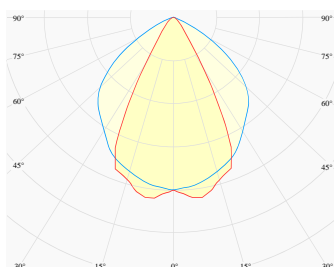

NEMAN SURFACE

Honeycomb Black

Product code: NM S LUM HB PW W17 827 0840 N

Article No.: F1SABDAADX0840N

MOUNTING	Surface
TYPE	Individual luminaire
CCT	2700K
CRI	CRI 80+
COLOR CONSISTENCY	3-Step MacAdam
LUMENS LUMINAIRE	1229 Lm
LIGHT SOURCE	2256 Lm
EFFICACY LUMINAIRE	79 Lm/W
LIGHT SOURCE	161 Lm/W
LIFETIME	L90B10 60.000h

CONTROL	no dim
----------------	--------

LUMINAIRE POWER	15.6 W
INPUT VOLTAGE	220-240 VAC 50/60 Hz
	Integrated driver

HOUSING	Honeycomb Black light surface
HOUSING COLOR	Extruded aluminum, White color
IP CLASS	IP20 ingress protection
OTHER DETAILS	Lead cable 2m (6.5'), transparent

DIMENSIONS	Width: 34 mm / 1.34"
	Height: 60 mm / 2.36"
	Length: 843 mm / 2.8'

Possible allowed deviation of optical and electrical values are ±15%. Allowed measurement uncertainty ±7%.
 All values in datasheet are for reference only and customers should take these values on their own risk. HOLECTRON reserves the right for changes without prior notice.