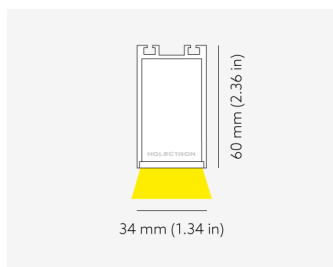

NEMAN SURFACE

Honeycomb Black

Product code: NM S LUM HB PW W17 827 0840 N

Article No.: F1SABDAADX0840N

MOUNTING	Surface
TYPE	Individual luminaire
CCT	2700K
CRI	CRI 80+
COLOR CONSISTENCY	3-Step MacAdam
LUMENS LUMINAIRE	1229 Lm
LIGHT SOURCE	2256 Lm
EFFICACY LUMINAIRE	79 Lm/W
LIGHT SOURCE	161 Lm/W
LIFETIME	L90B10 60.000h

CONTROL	no dim
----------------	--------

LUMINAIRE POWER	15.6 W
INPUT VOLTAGE	220-240 VAC 50/60 Hz
	Integrated driver

HOUSING	Honeycomb Black light surface
HOUSING COLOR	Extruded aluminum, White color
IP CLASS	IP20 ingress protection
OTHER DETAILS	Lead cable 2m (6.5'), transparent

DIMENSIONS	Width: 34 mm / 1.34"
	Height: 60 mm / 2.36"
	Length: 843 mm / 2.8'

Possible allowed deviation of optical and electrical values are ±15%. Allowed measurement uncertainty ±7%.
 All values in datasheet are for reference only and customers should take these values on their own risk. HOLECTRON reserves the right for changes without prior notice.