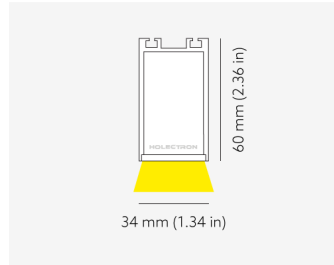

NEMAN SURFACE

Honeycomb Black

Product code: NM S LUM HB PW W17 827 0560 N

Article No.: F1SABDAADX0560N

MOUNTING	Surface
TYPE	Individual luminaire
CCT	2700K
CRI	CRI 80+
COLOR CONSISTENCY	3-Step MacAdam
LUMENS LUMINAIRE	819 Lm
LIGHT SOURCE	1504 Lm
EFFICACY LUMINAIRE	79 Lm/W
LIGHT SOURCE	161 Lm/W
LIFETIME	L90B10 60.000h

CONTROL	no dim
----------------	--------

LUMINAIRE POWER	10.4 W
INPUT VOLTAGE	220-240 VAC 50/60 Hz
	Integrated driver

HOUSING	Honeycomb Black light surface
HOUSING COLOR	Extruded aluminum, White color
IP CLASS	IP20 ingress protection
OTHER DETAILS	Lead cable 2m (6.5'), transparent

DIMENSIONS	Width: 34 mm / 1.34"
	Height: 60 mm / 2.36"
	Length: 563 mm / 1.8'

Possible allowed deviation of optical and electrical values are ±15%. Allowed measurement uncertainty ±7%.
 All values in datasheet are for reference only and customers should take these values on their own risk. HOLECTRON reserves the right for changes without prior notice.