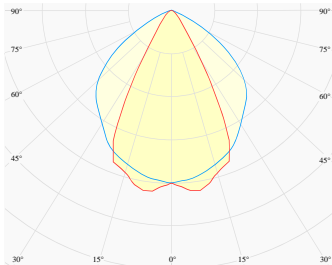

NEMAN SURFACE

Honeycomb Black

Product code: NM S LUM HB PW W17 827 0560 N

Article No.: F1SABDAADX0560N

MOUNTING	Surface
TYPE	Individual luminaire
CCT	2700K
CRI	CRI 80+
COLOR CONSISTENCY	3-Step MacAdam
LUMENS LUMINAIRE	819 Lm
LIGHT SOURCE	1504 Lm
EFFICACY LUMINAIRE	79 Lm/W
LIGHT SOURCE	161 Lm/W
LIFETIME	L90B10 60.000h

CONTROL	no dim
----------------	--------

LUMINAIRE POWER	10.4 W
INPUT VOLTAGE	220-240 VAC 50/60 Hz
	Integrated driver

HOUSING	Honeycomb Black light surface
HOUSING COLOR	Extruded aluminum, White color
IP CLASS	IP20 ingress protection
OTHER DETAILS	Lead cable 2m (6.5'), transparent

DIMENSIONS	Width: 34 mm / 1.34"
	Height: 60 mm / 2.36"
	Length: 563 mm / 1.8'

Possible allowed deviation of optical and electrical values are ±15%. Allowed measurement uncertainty ±7%.
 All values in datasheet are for reference only and customers should take these values on their own risk. HOLECTRON reserves the right for changes without prior notice.