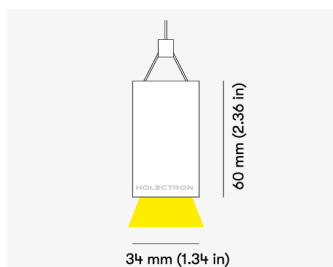

NEMAN PENDANT

Opal

Product code: NM P LUM OP PW W17 827 0840 D

Article No.: F1PAODAADXX0840D

MOUNTING	Pendant
TYPE	Individual luminaire
CCT	2700K
CRI	CRI 80+
COLOR CONSISTENCY	3-Step MacAdam
LUMENS LUMINAIRE	1646 Lm
LIGHT SOURCE	2256 Lm
EFFICACY LUMINAIRE	106 Lm/W
LIGHT SOURCE	161 Lm/W
LIFETIME	L90B10 60.000h

CONTROL	DALI
----------------	------

LUMINAIRE POWER	15.6 W
INPUT VOLTAGE	220-240 VAC 50/60 Hz Integrated driver

HOUSING	Opal light surface
HOUSING COLOR	Extruded aluminum, White color
IP CLASS	IP20 ingress protection
OTHER DETAILS	Suspension length 2m (6.5') Lead cable 2m (6.5'), transparent

DIMENSIONS	Width: 34 mm / 1.34" Height: 60 mm / 2.36" Length: 843 mm / 2.8'
-------------------	------------------------------------------------------------------------

Possible allowed deviation of optical and electrical values are ±15%. Allowed measurement uncertainty ±7%.
All values in datasheet are for reference only and customers should take these values on their own risk. HOLECTRON reserves the right for changes without prior notice.