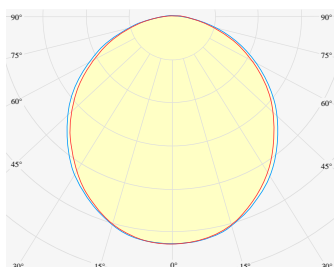

MOUNTING	Pendant
TYPE	Individual luminaire
CCT	2700K
CRI	CRI 80+
COLOR CONSISTENCY	3-Step MacAdam
LUMENS LUMINAIRE	1646 Lm
LIGHT SOURCE	2256 Lm
EFFICACY LUMINAIRE	106 Lm/W
LIGHT SOURCE	161 Lm/W
LIFETIME	L90B10 60.000h

CONTROL	DALI

LUMINAIRE POWER	15.6 W
INPUT VOLTAGE	220-240 VAC 50/60 Hz Integrated driver

HOUSING	Opal light surface
HOUSING COLOR	Extruded aluminum, White color
IP CLASS	IP20 ingress protection
OTHER DETAILS	Suspension length 2m (6.5') Lead cable 2m (6.5'), transparent

DIMENSIONS	Width: 34 mm / 1.34" Height: 60 mm / 2.36" Length: 843 mm / 2.8'

Possible allowed deviation of optical and electrical values are ±15%. Allowed measurement uncertainty ±7%.
All values in datasheet are for reference only and customers should take these values on their own risk. HOLECTRON reserves the right for changes without prior notice.