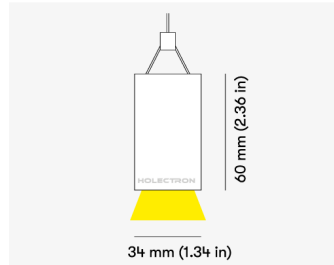

NEMAN PENDANT

Opal

Product code: NM P LUM OP PW W17 827 0840 N

Article No.: F1PAODAADXX0840N

MOUNTING	Pendant
TYPE	Individual luminaire
CCT	2700K
CRI	CRI 80+
COLOR CONSISTENCY	3-Step MacAdam
LUMENS LUMINAIRE	1646 Lm
LIGHT SOURCE	2256 Lm
EFFICACY LUMINAIRE	106 Lm/W
LIGHT SOURCE	161 Lm/W
LIFETIME	L90B10 60.000h

CONTROL	no dim
----------------	--------

LUMINAIRE POWER	15.6 W
INPUT VOLTAGE	220-240 VAC 50/60 Hz Integrated driver

HOUSING	Opal light surface
HOUSING COLOR	Extruded aluminum, White color
IP CLASS	IP20 ingress protection
OTHER DETAILS	Suspension length 2m (6.5') Lead cable 2m (6.5'), transparent

DIMENSIONS	Width: 34 mm / 1.34" Height: 60 mm / 2.36" Length: 843 mm / 2.8'
-------------------	--

Possible allowed deviation of optical and electrical values are ±15%. Allowed measurement uncertainty ±7%.
All values in datasheet are for reference only and customers should take these values on their own risk. HOLECTRON reserves the right for changes without prior notice.