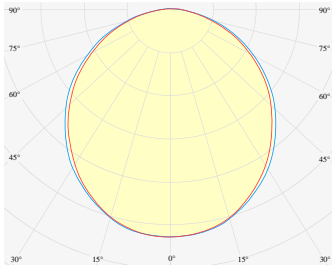

MOUNTING	Pendant
TYPE	Individual luminaire
CCT	2700K
CRI	CRI 80+
COLOR CONSISTENCY	3-Step MacAdam
LUMENS LUMINAIRE	1646 Lm
LIGHT SOURCE	2256 Lm
EFFICACY LUMINAIRE	106 Lm/W
LIGHT SOURCE	161 Lm/W
LIFETIME	L90B10 60.000h

CONTROL	no dim

LUMINAIRE POWER	15.6 W
INPUT VOLTAGE	220-240 VAC 50/60 Hz Integrated driver

HOUSING	Opal light surface
HOUSING COLOR	Extruded aluminum, White color
IP CLASS	IP20 ingress protection
OTHER DETAILS	Suspension length 2m (6.5') Lead cable 2m (6.5'), transparent

DIMENSIONS	Width: 34 mm / 1.34" Height: 60 mm / 2.36" Length: 843 mm / 2.8'

Possible allowed deviation of optical and electrical values are ±15%. Allowed measurement uncertainty ±7%.
All values in datasheet are for reference only and customers should take these values on their own risk. HOLECTRON reserves the right for changes without prior notice.