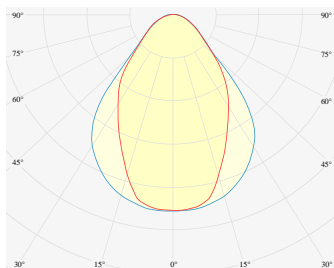

NEMAN RECESSED

Microprism

Product code: NM R LUM MP PW W17 827 1120 N

Article No.: F1RAMDAADXX1120N

MOUNTING	Recessed
TYPE	Individual luminaire
CCT	2700K
CRI	CRI 80+
COLOR CONSISTENCY	3-Step MacAdam
LUMENS LUMINAIRE	2209 Lm
LIGHT SOURCE	3008 Lm
EFFICACY LUMINAIRE	106 Lm/W
LIGHT SOURCE	161 Lm/W
LIFETIME	L90B10 60.000h

CONTROL	no dim
----------------	--------

LUMINAIRE POWER	20.8 W
INPUT VOLTAGE	220-240 VAC 50/60 Hz Integrated driver

HOUSING	Microprism light surface
HOUSING COLOR	Extruded aluminum, White color
IP CLASS	IP20 ingress protection
OTHER DETAILS	Lead cable 2m (6.5'), transparent

DIMENSIONS	Width: 48 mm / 1.89" Height: 41 mm / 1.61" Length: 1137 mm / 3.7'
-------------------	---

MOUNTING HOLE	1128 x mm / 3.7' x 1.5"
----------------------	-------------------------

Possible allowed deviation of optical and electrical values are ±15%. Allowed measurement uncertainty ±7%.
All values in datasheet are for reference only and customers should take these values on their own risk. HOLECTRON reserves the right for changes without prior notice.