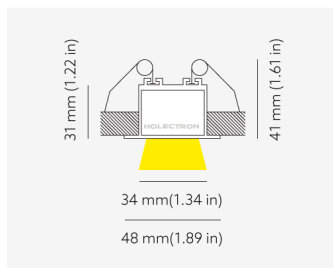

NEMAN RECESSED

Microprism

Product code: NM R LUM MP PW W17 827 1120 N

Article No.: F1RAMDAADXX1120N

MOUNTING	Recessed
TYPE	Individual luminaire
CCT	2700K
CRI	CRI 80+
COLOR CONSISTENCY	3-Step MacAdam
LUMENS LUMINAIRE	2209 Lm
LIGHT SOURCE	3008 Lm
EFFICACY LUMINAIRE	106 Lm/W
LIGHT SOURCE	161 Lm/W
LIFETIME	L90B10 60.000h

CONTROL	no dim
----------------	--------

LUMINAIRE POWER	20.8 W
INPUT VOLTAGE	220-240 VAC 50/60 Hz Integrated driver

HOUSING	Microprism light surface
HOUSING COLOR	Extruded aluminum, White color
IP CLASS	IP20 ingress protection
OTHER DETAILS	Lead cable 2m (6.5'), transparent

DIMENSIONS	Width: 48 mm / 1.89" Height: 41 mm / 1.61" Length: 1137 mm / 3.7'
-------------------	---

MOUNTING HOLE	1128 x mm / 3.7' x 1.5"
----------------------	-------------------------

Possible allowed deviation of optical and electrical values are ±15%. Allowed measurement uncertainty ±7%.
All values in datasheet are for reference only and customers should take these values on their own risk. HOLECTRON reserves the right for changes without prior notice.