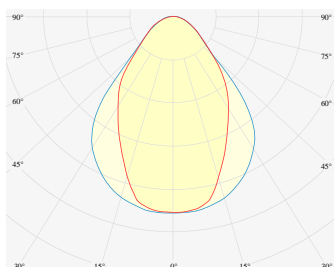

NEMAN RECESSED

Microprism

Product code: NM R LUM MP PW W17 827 0840 D

Article No.: F1RAMDAADXX0840D

MOUNTING	Recessed
TYPE	Individual luminaire
CCT	2700K
CRI	CRI 80+
COLOR CONSISTENCY	3-Step MacAdam
LUMENS LUMINAIRE	1657 Lm
LIGHT SOURCE	2256 Lm
EFFICACY LUMINAIRE	106 Lm/W
LIGHT SOURCE	161 Lm/W
LIFETIME	L90B10 60.000h

DIMENSIONS	Width: 48 mm / 1.89"
	Height: 41 mm / 1.61"
	Length: 857 mm / 2.8'

MOUNTING HOLE	848 x mm / 2.78' x 1.5"
----------------------	-------------------------

Possible allowed deviation of optical and electrical values are ±15%. Allowed measurement uncertainty ±7%.
 All values in datasheet are for reference only and customers should take these values on their own risk. HOLECTRON reserves the right for changes without prior notice.