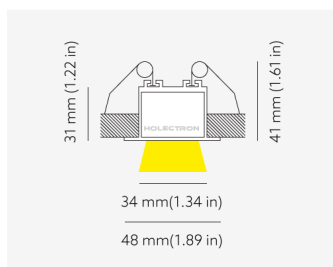

NEMAN RECESSED

Microprism

Product code: NM R LUM MP PW W17 827 0840 D

Article No.: F1RAMDAADXX0840D

MOUNTING	Recessed
TYPE	Individual luminaire
CCT	2700K
CRI	CRI 80+
COLOR CONSISTENCY	3-Step MacAdam
LUMENS LUMINAIRE	1657 Lm
LIGHT SOURCE	2256 Lm
EFFICACY LUMINAIRE	106 Lm/W
LIGHT SOURCE	161 Lm/W
LIFETIME	L90B10 60.000h

CONTROL	DALI
----------------	------

LUMINAIRE POWER	15.6 W
INPUT VOLTAGE	220-240 VAC 50/60 Hz
	Integrated driver

HOUSING	Microprism light surface
HOUSING COLOR	Extruded aluminum, White color
IP CLASS	IP20 ingress protection
OTHER DETAILS	Lead cable 2m (6.5'), transparent

DIMENSIONS	Width: 48 mm / 1.89"
	Height: 41 mm / 1.61"
	Length: 857 mm / 2.8'

MOUNTING HOLE	848 x mm / 2.78' x 1.5"
----------------------	-------------------------

Possible allowed deviation of optical and electrical values are ±15%. Allowed measurement uncertainty ±7%.
 All values in datasheet are for reference only and customers should take these values on their own risk. HOLECTRON reserves the right for changes without prior notice.