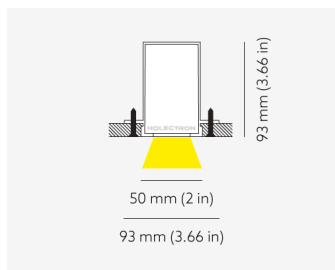

NEMAN TRIMLESS

Honeycomb Black

Neman T LUM HB PW W17C 827 L1400 ND

MOUNTING	Trimless
TYPE	Individual luminaire
CCT	2700K
CRI	CRI 80+
COLOR CONSISTENCY	3-Step MacAdam
LUMENS LUMINAIRE	2048 Lm
LIGHT SOURCE	3760 Lm
EFFICACY LUMINAIRE	79 Lm/W
LIGHT SOURCE	161 Lm/W
LIFETIME	L90B10 60.000h

CONTROL no dim

LUMINAIRE POWER	25.9 W
INPUT VOLTAGE	220-240 VAC 50/60 Hz Integrated driver

HOUSING	Honeycomb Black light surface
HOUSING COLOR	Extruded aluminum, White color
IP CLASS	IP20 ingress protection
OTHER DETAILS	Lead cable 2m (6.5'), transparent

DIMENSIONS	Width: 50 mm / 1.97" Height: 93 mm / 3.66" Length: 1420 mm / 4.7'
-------------------	---

MOUNTING HOLE 1420 x mm / 4.66' x 2.09"

Possible allowed deviation of optical and electrical values are ±15%. Allowed measurement uncertainty ±7%. All values in datasheet are for reference only and customers should take these values on their own risk. HOLECTRON reserves the right for changes without prior notice.