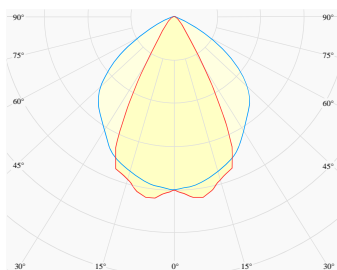

NEMAN TRIMLESS

Honeycomb Black

Neman T LUM HB PW W17C 827 L1400 ND

MOUNTING	Trimless
TYPE	Individual luminaire
CCT	2700K
CRI	CRI 80+
COLOR CONSISTENCY	3-Step MacAdam
LUMENS LUMINAIRE	2048 Lm
LIGHT SOURCE	3760 Lm
EFFICACY LUMINAIRE	79 Lm/W
LIGHT SOURCE	161 Lm/W
LIFETIME	L90B10 60.000h

CONTROL no dim

LUMINAIRE POWER	25.9 W
INPUT VOLTAGE	220-240 VAC 50/60 Hz Integrated driver

HOUSING	Honeycomb Black light surface
HOUSING COLOR	Extruded aluminum, White color
IP CLASS	IP20 ingress protection
OTHER DETAILS	Lead cable 2m (6.5'), transparent

DIMENSIONS	Width: 50 mm / 1.97" Height: 93 mm / 3.66" Length: 1420 mm / 4.7'
-------------------	---

MOUNTING HOLE 1420 x mm / 4.66' x 2.09"

Possible allowed deviation of optical and electrical values are ±15%. Allowed measurement uncertainty ±7%. All values in datasheet are for reference only and customers should take these values on their own risk. HOLECTRON reserves the right for changes without prior notice.