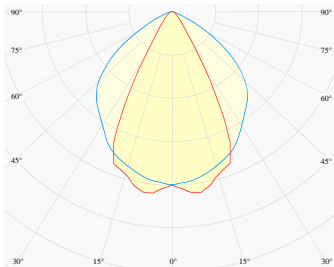

NEMAN TRIMLESS

Honeycomb Black

Neman T LUM HB PW W17C 827 L840 DALI

MOUNTING	Trimless
TYPE	Individual luminaire
CCT	2700K
CRI	CRI 80+
COLOR CONSISTENCY	3-Step MacAdam
LUMENS LUMINAIRE	1229 Lm
LIGHT SOURCE	2256 Lm
EFFICACY LUMINAIRE	79 Lm/W
LIGHT SOURCE	161 Lm/W
LIFETIME	L90B10 60.000h

CONTROL	DALI
----------------	------

LUMINAIRE POWER	15.6 W
INPUT VOLTAGE	220-240 VAC 50/60 Hz Integrated driver

HOUSING	Honeycomb Black light surface
HOUSING COLOR	Extruded aluminum, White color
IP CLASS	IP20 ingress protection
OTHER DETAILS	Lead cable 2m (6.5'), transparent

DIMENSIONS	Width: 50 mm / 1.97" Height: 93 mm / 3.66" Length: 860 mm / 2.8'
-------------------	--

MOUNTING HOLE	860 x mm / 2.82' x 2.09"
----------------------	--------------------------

Possible allowed deviation of optical and electrical values are ±15%. Allowed measurement uncertainty ±7%.
All values in datasheet are for reference only and customers should take these values on their own risk. HOLECTRON reserves the right for changes without prior notice.