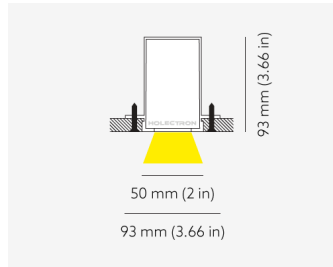

NEMAN TRIMLESS

Honeycomb Black

Neman T LUM HB PW W17C 827 L840 DALI

MOUNTING	Trimless
TYPE	Individual luminaire
CCT	2700K
CRI	CRI 80+
COLOR CONSISTENCY	3-Step MacAdam
LUMENS LUMINAIRE	1229 Lm
LIGHT SOURCE	2256 Lm
EFFICACY LUMINAIRE	79 Lm/W
LIGHT SOURCE	161 Lm/W
LIFETIME	L90B10 60.000h

CONTROL	DALI
----------------	------

LUMINAIRE POWER	15.6 W
INPUT VOLTAGE	220-240 VAC 50/60 Hz Integrated driver

HOUSING	Honeycomb Black light surface
HOUSING COLOR	Extruded aluminum, White color
IP CLASS	IP20 ingress protection
OTHER DETAILS	Lead cable 2m (6.5'), transparent

DIMENSIONS	Width: 50 mm / 1.97" Height: 93 mm / 3.66" Length: 860 mm / 2.8'
-------------------	--

MOUNTING HOLE	860 x mm / 2.82' x 2.09"
----------------------	--------------------------

Possible allowed deviation of optical and electrical values are ±15%. Allowed measurement uncertainty ±7%.
All values in datasheet are for reference only and customers should take these values on their own risk. HOLECTRON reserves the right for changes without prior notice.