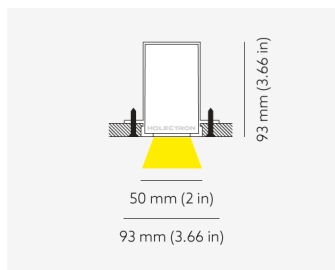

NEMAN TRIMLESS

Honeycomb Black

Neman T LUM HB PW W17C 827 L840 ND

MOUNTING	Trimless
TYPE	Individual luminaire
CCT	2700K
CRI	CRI 80+
COLOR CONSISTENCY	3-Step MacAdam
LUMENS LUMINAIRE	1229 Lm
LIGHT SOURCE	2256 Lm
EFFICACY LUMINAIRE	79 Lm/W
LIGHT SOURCE	161 Lm/W
LIFETIME	L90B10 60.000h

CONTROL	no dim
----------------	--------

LUMINAIRE POWER	15.6 W
INPUT VOLTAGE	220-240 VAC 50/60 Hz Integrated driver

HOUSING	Honeycomb Black light surface
HOUSING COLOR	Extruded aluminum, White color
IP CLASS	IP20 ingress protection
OTHER DETAILS	Lead cable 2m (6.5'), transparent

DIMENSIONS	Width: 50 mm / 1.97" Height: 93 mm / 3.66" Length: 860 mm / 2.8'
-------------------	--

MOUNTING HOLE	860 x mm / 2.82' x 2.09"
----------------------	--------------------------

Possible allowed deviation of optical and electrical values are ±15%. Allowed measurement uncertainty ±7%.
All values in datasheet are for reference only and customers should take these values on their own risk. HOLECTRON reserves the right for changes without prior notice.