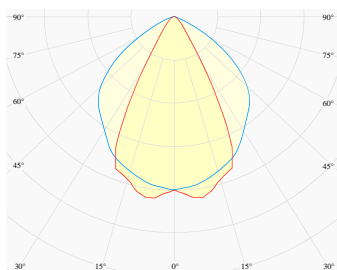

NEMAN TRIMLESS

Honeycomb Black

Neman T LUM HB PW W17C 827 L840 ND

MOUNTING	Trimless
TYPE	Individual luminaire
CCT	2700K
CRI	CRI 80+
COLOR CONSISTENCY	3-Step MacAdam
LUMENS LUMINAIRE	1229 Lm
LIGHT SOURCE	2256 Lm
EFFICACY LUMINAIRE	79 Lm/W
LIGHT SOURCE	161 Lm/W
LIFETIME	L90B10 60.000h

CONTROL	no dim
----------------	--------

LUMINAIRE POWER	15.6 W
INPUT VOLTAGE	220-240 VAC 50/60 Hz Integrated driver

HOUSING	Honeycomb Black light surface
HOUSING COLOR	Extruded aluminum, White color
IP CLASS	IP20 ingress protection
OTHER DETAILS	Lead cable 2m (6.5'), transparent

DIMENSIONS	Width: 50 mm / 1.97" Height: 93 mm / 3.66" Length: 860 mm / 2.8'
-------------------	--

MOUNTING HOLE	860 x mm / 2.82' x 2.09"
----------------------	--------------------------

Possible allowed deviation of optical and electrical values are ±15%. Allowed measurement uncertainty ±7%.
All values in datasheet are for reference only and customers should take these values on their own risk. HOLECTRON reserves the right for changes without prior notice.