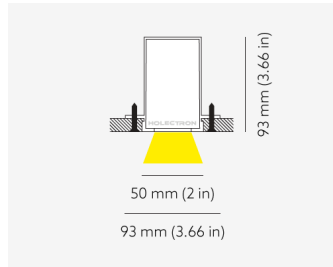

NEMAN TRIMLESS

Honeycomb Black

Neman T LUM HB PW W17C 827 L560 DALI

MOUNTING	Trimless
TYPE	Individual luminaire
CCT	2700K
CRI	CRI 80+
COLOR CONSISTENCY	3-Step MacAdam
LUMENS LUMINAIRE	819 Lm
LIGHT SOURCE	1504 Lm
EFFICACY LUMINAIRE	79 Lm/W
LIGHT SOURCE	161 Lm/W
LIFETIME	L90B10 60.000h

CONTROL	DALI
----------------	------

LUMINAIRE POWER	10.4 W
INPUT VOLTAGE	220-240 VAC 50/60 Hz Integrated driver

HOUSING	Honeycomb Black light surface
HOUSING COLOR	Extruded aluminum, White color
IP CLASS	IP20 ingress protection
OTHER DETAILS	Lead cable 2m (6.5'), transparent

DIMENSIONS	Width: 50 mm / 1.97" Height: 93 mm / 3.66" Length: 580 mm / 1.9'
-------------------	--

MOUNTING HOLE	580 x mm / 1.9' x 2.09"
----------------------	-------------------------

Possible allowed deviation of optical and electrical values are ±15%. Allowed measurement uncertainty ±7%. All values in datasheet are for reference only and customers should take these values on their own risk. HOLECTRON reserves the right for changes without prior notice.