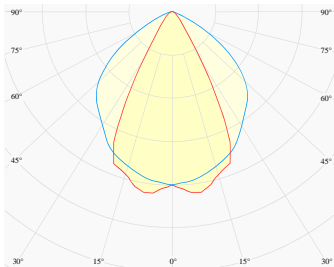

NEMAN TRIMLESS

Honeycomb Black

Neman T LUM HB PW W17C 827 L560 DALI

MOUNTING	Trimless
TYPE	Individual luminaire
CCT	2700K
CRI	CRI 80+
COLOR CONSISTENCY	3-Step MacAdam
LUMENS LUMINAIRE	819 Lm
LIGHT SOURCE	1504 Lm
EFFICACY LUMINAIRE	79 Lm/W
LIGHT SOURCE	161 Lm/W
LIFETIME	L90B10 60.000h

CONTROL	DALI
----------------	------

LUMINAIRE POWER	10.4 W
INPUT VOLTAGE	220-240 VAC 50/60 Hz Integrated driver

HOUSING	Honeycomb Black light surface
HOUSING COLOR	Extruded aluminum, White color
IP CLASS	IP20 ingress protection
OTHER DETAILS	Lead cable 2m (6.5'), transparent

DIMENSIONS	Width: 50 mm / 1.97" Height: 93 mm / 3.66" Length: 580 mm / 1.9'
-------------------	--

MOUNTING HOLE	580 x mm / 1.9' x 2.09"
----------------------	-------------------------

Possible allowed deviation of optical and electrical values are ±15%. Allowed measurement uncertainty ±7%. All values in datasheet are for reference only and customers should take these values on their own risk. HOLECTRON reserves the right for changes without prior notice.