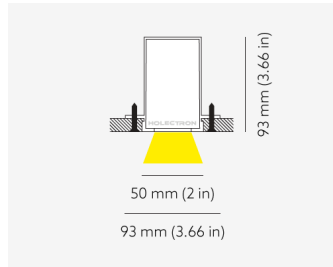

NEMAN TRIMLESS

Honeycomb Black

Neman T LUM HB PW W17C 827 L560 ND

MOUNTING	Trimless
TYPE	Individual luminaire
CCT	2700K
CRI	CRI 80+
COLOR CONSISTENCY	3-Step MacAdam
LUMENS LUMINAIRE	819 Lm
LIGHT SOURCE	1504 Lm
EFFICACY LUMINAIRE	79 Lm/W
LIGHT SOURCE	161 Lm/W
LIFETIME	L90B10 60.000h

CONTROL	no dim
----------------	--------

LUMINAIRE POWER	10.4 W
INPUT VOLTAGE	220-240 VAC 50/60 Hz Integrated driver

HOUSING	Honeycomb Black light surface
HOUSING COLOR	Extruded aluminum, White color
IP CLASS	IP20 ingress protection
OTHER DETAILS	Lead cable 2m (6.5'), transparent

DIMENSIONS	Width: 50 mm / 1.97" Height: 93 mm / 3.66" Length: 580 mm / 1.9'
-------------------	--

MOUNTING HOLE	580 x mm / 1.9' x 2.09"
----------------------	-------------------------

Possible allowed deviation of optical and electrical values are ±15%. Allowed measurement uncertainty ±7%.
All values in datasheet are for reference only and customers should take these values on their own risk. HOLECTRON reserves the right for changes without prior notice.