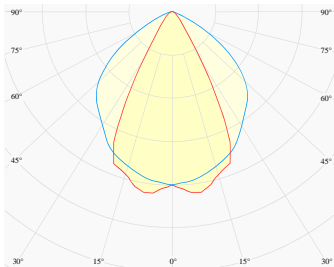

NEMAN TRIMLESS

Honeycomb Black

Neman T LUM HB PW W17C 827 L560 ND

MOUNTING	Trimless
TYPE	Individual luminaire
CCT	2700K
CRI	CRI 80+
COLOR CONSISTENCY	3-Step MacAdam
LUMENS LUMINAIRE	819 Lm
LIGHT SOURCE	1504 Lm
EFFICACY LUMINAIRE	79 Lm/W
LIGHT SOURCE	161 Lm/W
LIFETIME	L90B10 60.000h

CONTROL	no dim
----------------	--------

LUMINAIRE POWER	10.4 W
INPUT VOLTAGE	220-240 VAC 50/60 Hz Integrated driver

HOUSING	Honeycomb Black light surface
HOUSING COLOR	Extruded aluminum, White color
IP CLASS	IP20 ingress protection
OTHER DETAILS	Lead cable 2m (6.5'), transparent

DIMENSIONS	Width: 50 mm / 1.97" Height: 93 mm / 3.66" Length: 580 mm / 1.9'
-------------------	--

MOUNTING HOLE	580 x mm / 1.9' x 2.09"
----------------------	-------------------------

Possible allowed deviation of optical and electrical values are ±15%. Allowed measurement uncertainty ±7%.
All values in datasheet are for reference only and customers should take these values on their own risk. HOLECTRON reserves the right for changes without prior notice.