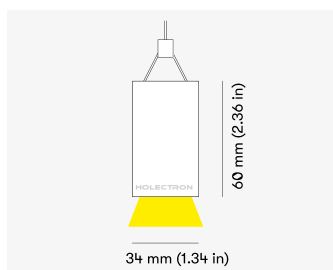

NEMAN PENDANT

Honeycomb Black

Product code: NM P LUM HB PW W17 827 1400 N

Article No.: F1PABDAADXX1400N

MOUNTING	Pendant
TYPE	Individual luminaire
CCT	2700K
CRI	CRI 80+
COLOR CONSISTENCY	3-Step MacAdam
LUMENS LUMINAIRE	2048 Lm
LIGHT SOURCE	3760 Lm
EFFICACY LUMINAIRE	79 Lm/W
LIGHT SOURCE	161 Lm/W
LIFETIME	L90B10 60.000h

CONTROL	no dim
----------------	--------

LUMINAIRE POWER	25.9 W
INPUT VOLTAGE	220-240 VAC 50/60 Hz Integrated driver

HOUSING	Honeycomb Black light surface
HOUSING COLOR	Extruded aluminum, White color
IP CLASS	IP20 ingress protection
OTHER DETAILS	Suspension length 2m (6.5') Lead cable 2m (6.5'), transparent

DIMENSIONS	Width: 34 mm / 1.34" Height: 60 mm / 2.36" Length: 1403 mm / 4.6'
-------------------	---

Possible allowed deviation of optical and electrical values are ±15%. Allowed measurement uncertainty ±7%.
All values in datasheet are for reference only and customers should take these values on their own risk. HOLECTRON reserves the right for changes without prior notice.