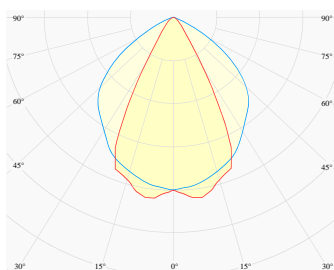

MOUNTING	Pendant
TYPE	Individual luminaire
CCT	2700K
CRI	CRI 80+
COLOR CONSISTENCY	3-Step MacAdam
LUMENS LUMINAIRE	2048 Lm
LIGHT SOURCE	3760 Lm
EFFICACY LUMINAIRE	79 Lm/W
LIGHT SOURCE	161 Lm/W
LIFETIME	L90B10 60.000h

CONTROL	no dim

LUMINAIRE POWER	25.9 W
INPUT VOLTAGE	220-240 VAC 50/60 Hz Integrated driver

HOUSING	Honeycomb Black light surface
HOUSING COLOR	Extruded aluminum, White color
IP CLASS	IP20 ingress protection
OTHER DETAILS	Suspension length 2m (6.5') Lead cable 2m (6.5'), transparent

DIMENSIONS	Width: 34 mm / 1.34" Height: 60 mm / 2.36" Length: 1403 mm / 4.6'

Possible allowed deviation of optical and electrical values are ±15%. Allowed measurement uncertainty ±7%.
All values in datasheet are for reference only and customers should take these values on their own risk. HOLECTRON reserves the right for changes without prior notice.