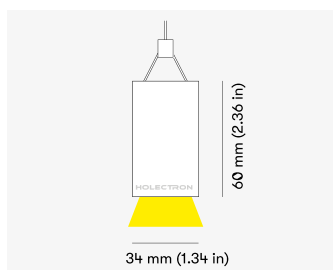

NEMAN PENDANT

Honeycomb Black

Product code: NM P LUM HB PW W17 827 1120 D

Article No.: F1PABDAADXX1120D

MOUNTING	Pendant
TYPE	Individual luminaire
CCT	2700K
CRI	CRI 80+
COLOR CONSISTENCY	3-Step MacAdam
LUMENS LUMINAIRE	1638 Lm
LIGHT SOURCE	3008 Lm
EFFICACY LUMINAIRE	79 Lm/W
LIGHT SOURCE	161 Lm/W
LIFETIME	L90B10 60.000h

CONTROL	DALI
----------------	------

LUMINAIRE POWER	20.8 W
INPUT VOLTAGE	220-240 VAC 50/60 Hz Integrated driver

HOUSING	Honeycomb Black light surface
HOUSING COLOR	Extruded aluminum, White color
IP CLASS	IP20 ingress protection
OTHER DETAILS	Suspension length 2m (6.5') Lead cable 2m (6.5'), transparent

DIMENSIONS	Width: 34 mm / 1.34" Height: 60 mm / 2.36" Length: 1123 mm / 3.7'
-------------------	---

Possible allowed deviation of optical and electrical values are ±15%. Allowed measurement uncertainty ±7%.
All values in datasheet are for reference only and customers should take these values on their own risk. HOLECTRON reserves the right for changes without prior notice.