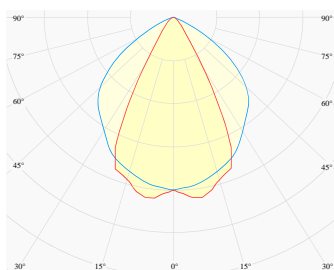

MOUNTING	Pendant
TYPE	Individual luminaire
CCT	2700K
CRI	CRI 80+
COLOR CONSISTENCY	3-Step MacAdam
LUMENS LUMINAIRE	1638 Lm
LIGHT SOURCE	3008 Lm
EFFICACY LUMINAIRE	79 Lm/W
LIGHT SOURCE	161 Lm/W
LIFETIME	L90B10 60.000h

CONTROL	DALI

LUMINAIRE POWER	20.8 W
INPUT VOLTAGE	220-240 VAC 50/60 Hz Integrated driver

HOUSING	Honeycomb Black light surface
HOUSING COLOR	Extruded aluminum, White color
IP CLASS	IP20 ingress protection
OTHER DETAILS	Suspension length 2m (6.5') Lead cable 2m (6.5'), transparent

DIMENSIONS	Width: 34 mm / 1.34" Height: 60 mm / 2.36" Length: 1123 mm / 3.7'

Possible allowed deviation of optical and electrical values are ±15%. Allowed measurement uncertainty ±7%.
All values in datasheet are for reference only and customers should take these values on their own risk. HOLECTRON reserves the right for changes without prior notice.