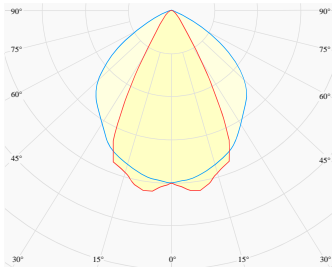

MOUNTING	Pendant
TYPE	Individual luminaire
CCT	2700K
CRI	CRI 80+
COLOR CONSISTENCY	3-Step MacAdam
LUMENS LUMINAIRE	1638 Lm
LIGHT SOURCE	3008 Lm
EFFICACY LUMINAIRE	79 Lm/W
LIGHT SOURCE	161 Lm/W
LIFETIME	L90B10 60.000h

CONTROL	no dim

LUMINAIRE POWER	20.8 W
INPUT VOLTAGE	220-240 VAC 50/60 Hz Integrated driver

HOUSING	Honeycomb Black light surface
HOUSING COLOR	Extruded aluminum, White color
IP CLASS	IP20 ingress protection
OTHER DETAILS	Suspension length 2m (6.5') Lead cable 2m (6.5'), transparent

DIMENSIONS	Width: 34 mm / 1.34" Height: 60 mm / 2.36" Length: 1123 mm / 3.7'

Possible allowed deviation of optical and electrical values are ±15%. Allowed measurement uncertainty ±7%.
All values in datasheet are for reference only and customers should take these values on their own risk. HOLECTRON reserves the right for changes without prior notice.