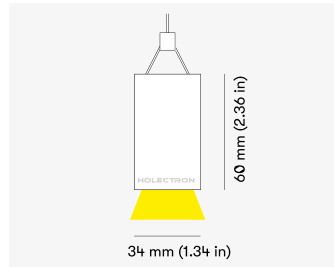

NEMAN PENDANT

Honeycomb Black

Product code: NM P LUM HB PW W17 827 1120 N

Article No.: F1PABDAADXX1120N

MOUNTING	Pendant
TYPE	Individual luminaire
CCT	2700K
CRI	CRI 80+
COLOR CONSISTENCY	3-Step MacAdam
LUMENS LUMINAIRE	1638 Lm
LIGHT SOURCE	3008 Lm
EFFICACY LUMINAIRE	79 Lm/W
LIGHT SOURCE	161 Lm/W
LIFETIME	L90B10 60.000h

CONTROL	no dim
----------------	--------

LUMINAIRE POWER	20.8 W
INPUT VOLTAGE	220-240 VAC 50/60 Hz Integrated driver

HOUSING	Honeycomb Black light surface
HOUSING COLOR	Extruded aluminum, White color
IP CLASS	IP20 ingress protection
OTHER DETAILS	Suspension length 2m (6.5') Lead cable 2m (6.5'), transparent

DIMENSIONS	Width: 34 mm / 1.34" Height: 60 mm / 2.36" Length: 1123 mm / 3.7'
-------------------	---

Possible allowed deviation of optical and electrical values are ±15%. Allowed measurement uncertainty ±7%.
All values in datasheet are for reference only and customers should take these values on their own risk. HOLECTRON reserves the right for changes without prior notice.