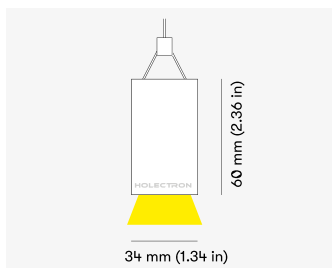

NEMAN PENDANT

Honeycomb Black

Product code: NM P LUM HB PW W17 827 0840 D

Article No.: F1PABDAADX0840D

MOUNTING	Pendant
TYPE	Individual luminaire
CCT	2700K
CRI	CRI 80+
COLOR CONSISTENCY	3-Step MacAdam
LUMENS LUMINAIRE	1229 Lm
LIGHT SOURCE	2256 Lm
EFFICACY LUMINAIRE	79 Lm/W
LIGHT SOURCE	161 Lm/W
LIFETIME	L90B10 60.000h

CONTROL	DALI
----------------	------

LUMINAIRE POWER	15.6 W
INPUT VOLTAGE	220-240 VAC 50/60 Hz Integrated driver

HOUSING	Honeycomb Black light surface
HOUSING COLOR	Extruded aluminum, White color
IP CLASS	IP20 ingress protection
OTHER DETAILS	Suspension length 2m (6.5') Lead cable 2m (6.5'), transparent

DIMENSIONS	Width: 34 mm / 1.34" Height: 60 mm / 2.36" Length: 843 mm / 2.8'
-------------------	--

Possible allowed deviation of optical and electrical values are ±15%. Allowed measurement uncertainty ±7%.
All values in datasheet are for reference only and customers should take these values on their own risk. HOLECTRON reserves the right for changes without prior notice.