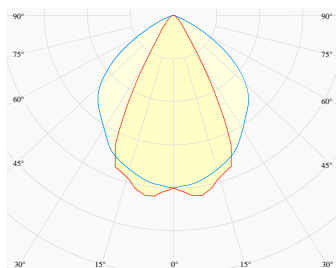

MOUNTING	Pendant
TYPE	Individual luminaire
CCT	2700K
CRI	CRI 80+
COLOR CONSISTENCY	3-Step MacAdam
LUMENS LUMINAIRE	1229 Lm
LIGHT SOURCE	2256 Lm
EFFICACY LUMINAIRE	79 Lm/W
LIGHT SOURCE	161 Lm/W
LIFETIME	L90B10 60.000h

CONTROL	DALI

LUMINAIRE POWER	15.6 W
INPUT VOLTAGE	220-240 VAC 50/60 Hz Integrated driver

HOUSING	Honeycomb Black light surface
HOUSING COLOR	Extruded aluminum, White color
IP CLASS	IP20 ingress protection
OTHER DETAILS	Suspension length 2m (6.5') Lead cable 2m (6.5'), transparent

DIMENSIONS	Width: 34 mm / 1.34" Height: 60 mm / 2.36" Length: 843 mm / 2.8'

Possible allowed deviation of optical and electrical values are ±15%. Allowed measurement uncertainty ±7%.
All values in datasheet are for reference only and customers should take these values on their own risk. HOLECTRON reserves the right for changes without prior notice.