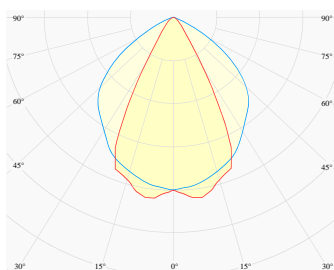

MOUNTING	Pendant
TYPE	Individual luminaire
CCT	2700K
CRI	CRI 80+
COLOR CONSISTENCY	3-Step MacAdam
LUMENS LUMINAIRE	1229 Lm
LIGHT SOURCE	2256 Lm
EFFICACY LUMINAIRE	79 Lm/W
LIGHT SOURCE	161 Lm/W
LIFETIME	L90B10 60.000h

CONTROL	DALI

LUMINAIRE POWER	15.6 W
INPUT VOLTAGE	220-240 VAC 50/60 Hz Integrated driver

HOUSING	Honeycomb Black light surface
HOUSING COLOR	Extruded aluminum, White color
IP CLASS	IP20 ingress protection
OTHER DETAILS	Suspension length 2m (6.5') Lead cable 2m (6.5'), transparent

DIMENSIONS	Width: 34 mm / 1.34" Height: 60 mm / 2.36" Length: 843 mm / 2.8'

Possible allowed deviation of optical and electrical values are ±15%. Allowed measurement uncertainty ±7%.
All values in datasheet are for reference only and customers should take these values on their own risk. HOLECTRON reserves the right for changes without prior notice.