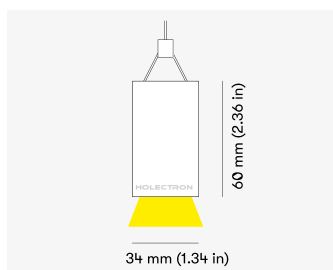

NEMAN PENDANT

Honeycomb Black

Product code: NM P LUM HB PW W17 827 0840 D

Article No.: F1PABDAADX0840D

MOUNTING	Pendant
TYPE	Individual luminaire
CCT	2700K
CRI	CRI 80+
COLOR CONSISTENCY	3-Step MacAdam
LUMENS LUMINAIRE	1229 Lm
LIGHT SOURCE	2256 Lm
EFFICACY LUMINAIRE	79 Lm/W
LIGHT SOURCE	161 Lm/W
LIFETIME	L90B10 60.000h

CONTROL	DALI
----------------	------

LUMINAIRE POWER	15.6 W
INPUT VOLTAGE	220-240 VAC 50/60 Hz Integrated driver

HOUSING	Honeycomb Black light surface
HOUSING COLOR	Extruded aluminum, White color
IP CLASS	IP20 ingress protection
OTHER DETAILS	Suspension length 2m (6.5') Lead cable 2m (6.5'), transparent

DIMENSIONS	Width: 34 mm / 1.34" Height: 60 mm / 2.36" Length: 843 mm / 2.8'
-------------------	--

Possible allowed deviation of optical and electrical values are ±15%. Allowed measurement uncertainty ±7%.
All values in datasheet are for reference only and customers should take these values on their own risk. HOLECTRON reserves the right for changes without prior notice.