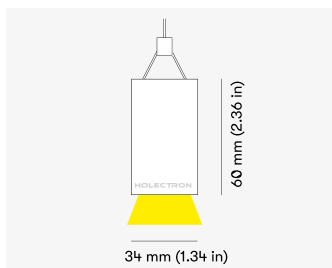

NEMAN PENDANT

Honeycomb Black

Product code: NM P LUM HB PW W17 827 0840 N

Article No.: F1PABDAADXX0840N

MOUNTING	Pendant
TYPE	Individual luminaire
CCT	2700K
CRI	CRI 80+
COLOR CONSISTENCY	3-Step MacAdam
LUMENS LUMINAIRE	1229 Lm
LIGHT SOURCE	2256 Lm
EFFICACY LUMINAIRE	79 Lm/W
LIGHT SOURCE	161 Lm/W
LIFETIME	L90B10 60.000h

CONTROL	no dim
----------------	--------

LUMINAIRE POWER	15.6 W
INPUT VOLTAGE	220-240 VAC 50/60 Hz Integrated driver

HOUSING	Honeycomb Black light surface
HOUSING COLOR	Extruded aluminum, White color
IP CLASS	IP20 ingress protection
OTHER DETAILS	Suspension length 2m (6.5') Lead cable 2m (6.5'), transparent

DIMENSIONS	Width: 34 mm / 1.34" Height: 60 mm / 2.36" Length: 843 mm / 2.8'
-------------------	--

Possible allowed deviation of optical and electrical values are ±15%. Allowed measurement uncertainty ±7%.
All values in datasheet are for reference only and customers should take these values on their own risk. HOLECTRON reserves the right for changes without prior notice.