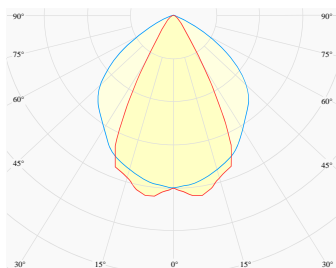

MOUNTING	Pendant
TYPE	Individual luminaire
CCT	2700K
CRI	CRI 80+
COLOR CONSISTENCY	3-Step MacAdam
LUMENS LUMINAIRE	1229 Lm
LIGHT SOURCE	2256 Lm
EFFICACY LUMINAIRE	79 Lm/W
LIGHT SOURCE	161 Lm/W
LIFETIME	L90B10 60.000h

CONTROL	no dim

LUMINAIRE POWER	15.6 W
INPUT VOLTAGE	220-240 VAC 50/60 Hz Integrated driver

HOUSING	Honeycomb Black light surface
HOUSING COLOR	Extruded aluminum, White color
IP CLASS	IP20 ingress protection
OTHER DETAILS	Suspension length 2m (6.5') Lead cable 2m (6.5'), transparent

DIMENSIONS	Width: 34 mm / 1.34" Height: 60 mm / 2.36" Length: 843 mm / 2.8'

Possible allowed deviation of optical and electrical values are ±15%. Allowed measurement uncertainty ±7%.
All values in datasheet are for reference only and customers should take these values on their own risk. HOLECTRON reserves the right for changes without prior notice.