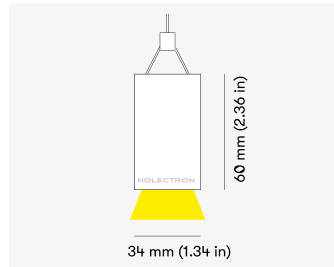

NEMAN PENDANT

Honeycomb Black

Product code: NM P LUM HB PW W17 827 0560 D

Article No.: F1PABDAADX0560D

MOUNTING	Pendant
TYPE	Individual luminaire
CCT	2700K
CRI	CRI 80+
COLOR CONSISTENCY	3-Step MacAdam
LUMENS LUMINAIRE	819 Lm
LIGHT SOURCE	1504 Lm
EFFICACY LUMINAIRE	79 Lm/W
LIGHT SOURCE	161 Lm/W
LIFETIME	L90B10 60.000h

CONTROL	DALI
----------------	------

LUMINAIRE POWER	10.4 W
INPUT VOLTAGE	220-240 VAC 50/60 Hz Integrated driver

HOUSING	Honeycomb Black light surface
HOUSING COLOR	Extruded aluminum, White color
IP CLASS	IP20 ingress protection
OTHER DETAILS	Suspension length 2m (6.5') Lead cable 2m (6.5'), transparent

DIMENSIONS	Width: 34 mm / 1.34" Height: 60 mm / 2.36" Length: 563 mm / 1.8'
-------------------	--

Possible allowed deviation of optical and electrical values are ±15%. Allowed measurement uncertainty ±7%.
All values in datasheet are for reference only and customers should take these values on their own risk. HOLECTRON reserves the right for changes without prior notice.