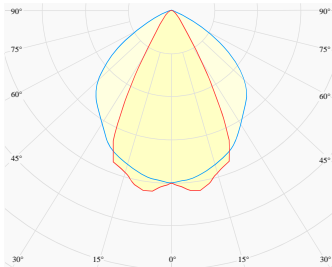

MOUNTING	Pendant
TYPE	Individual luminaire
CCT	2700K
CRI	CRI 80+
COLOR CONSISTENCY	3-Step MacAdam
LUMENS LUMINAIRE	819 Lm
LIGHT SOURCE	1504 Lm
EFFICACY LUMINAIRE	79 Lm/W
LIGHT SOURCE	161 Lm/W
LIFETIME	L90B10 60.000h

CONTROL	DALI

LUMINAIRE POWER	10.4 W
INPUT VOLTAGE	220-240 VAC 50/60 Hz Integrated driver

HOUSING	Honeycomb Black light surface
HOUSING COLOR	Extruded aluminum, White color
IP CLASS	IP20 ingress protection
OTHER DETAILS	Suspension length 2m (6.5') Lead cable 2m (6.5'), transparent

DIMENSIONS	Width: 34 mm / 1.34" Height: 60 mm / 2.36" Length: 563 mm / 1.8'

Possible allowed deviation of optical and electrical values are ±15%. Allowed measurement uncertainty ±7%.
All values in datasheet are for reference only and customers should take these values on their own risk. HOLECTRON reserves the right for changes without prior notice.