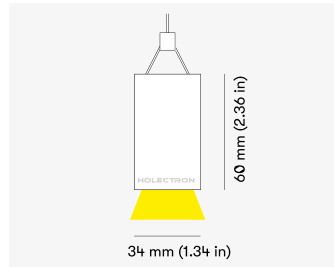

NEMAN PENDANT

Honeycomb Black

Product code: NM P LUM HB PW W17 827 0560 N

Article No.: F1PABDAADX0560N

MOUNTING	Pendant
TYPE	Individual luminaire
CCT	2700K
CRI	CRI 80+
COLOR CONSISTENCY	3-Step MacAdam
LUMENS LUMINAIRE	819 Lm
LIGHT SOURCE	1504 Lm
EFFICACY LUMINAIRE	79 Lm/W
LIGHT SOURCE	161 Lm/W
LIFETIME	L90B10 60.000h

CONTROL	no dim
----------------	--------

LUMINAIRE POWER	10.4 W
INPUT VOLTAGE	220-240 VAC 50/60 Hz Integrated driver

HOUSING	Honeycomb Black light surface
HOUSING COLOR	Extruded aluminum, White color
IP CLASS	IP20 ingress protection
OTHER DETAILS	Suspension length 2m (6.5') Lead cable 2m (6.5'), transparent

DIMENSIONS	Width: 34 mm / 1.34" Height: 60 mm / 2.36" Length: 563 mm / 1.8'
-------------------	--

Possible allowed deviation of optical and electrical values are ±15%. Allowed measurement uncertainty ±7%.
All values in datasheet are for reference only and customers should take these values on their own risk. HOLECTRON reserves the right for changes without prior notice.