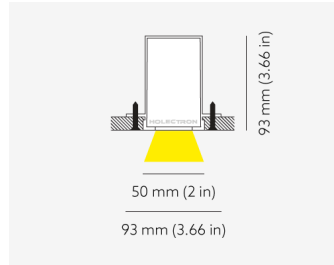

NEMAN TRIMLESS

Honeycomb Black

Product code: NM T LUM HB PW W17 827 1400 N

Article No.: F1TABDAADXX1400N

MOUNTING	Trimless
TYPE	Individual luminaire
CCT	2700K
CRI	CRI 80+
COLOR CONSISTENCY	3-Step MacAdam
LUMENS LUMINAIRE	2048 Lm
LIGHT SOURCE	3760 Lm
EFFICACY LUMINAIRE	79 Lm/W
LIGHT SOURCE	161 Lm/W
LIFETIME	L90B10 60.000h

CONTROL	no dim
----------------	--------

LUMINAIRE POWER	25.9 W
INPUT VOLTAGE	220-240 VAC 50/60 Hz Integrated driver

HOUSING	Honeycomb Black light surface
HOUSING COLOR	Extruded aluminum, White color
IP CLASS	IP20 ingress protection
OTHER DETAILS	Lead cable 2m (6.5'), transparent

DIMENSIONS	Width: 50 mm / 1.97" Height: 93 mm / 3.66" Length: 1420 mm / 4.7'
-------------------	---

MOUNTING HOLE	1420 x mm / 4.66' x 2.09"
----------------------	---------------------------

Possible allowed deviation of optical and electrical values are ±15%. Allowed measurement uncertainty ±7%.
All values in datasheet are for reference only and customers should take these values on their own risk. HOLECTRON reserves the right for changes without prior notice.