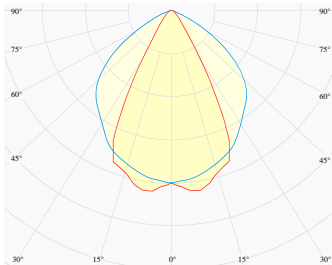

NEMAN TRIMLESS

Honeycomb Black

Product code: NM T LUM HB PW W17 827 1400 N

Article No.: F1TABDAADXX1400N

MOUNTING	Trimless
TYPE	Individual luminaire
CCT	2700K
CRI	CRI 80+
COLOR CONSISTENCY	3-Step MacAdam
LUMENS LUMINAIRE	2048 Lm
LIGHT SOURCE	3760 Lm
EFFICACY LUMINAIRE	79 Lm/W
LIGHT SOURCE	161 Lm/W
LIFETIME	L90B10 60.000h

CONTROL	no dim
----------------	--------

LUMINAIRE POWER	25.9 W
INPUT VOLTAGE	220-240 VAC 50/60 Hz Integrated driver

HOUSING	Honeycomb Black light surface
HOUSING COLOR	Extruded aluminum, White color
IP CLASS	IP20 ingress protection
OTHER DETAILS	Lead cable 2m (6.5'), transparent

DIMENSIONS	Width: 50 mm / 1.97" Height: 93 mm / 3.66" Length: 1420 mm / 4.7'
-------------------	---

MOUNTING HOLE	1420 x mm / 4.66' x 2.09"
----------------------	---------------------------

Possible allowed deviation of optical and electrical values are ±15%. Allowed measurement uncertainty ±7%.
All values in datasheet are for reference only and customers should take these values on their own risk. HOLECTRON reserves the right for changes without prior notice.