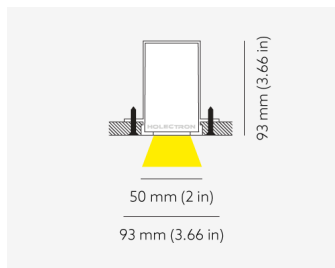

NEMAN TRIMLESS

Honeycomb Black

Product code: NM T LUM HB PW W17 827 0840 D

Article No.: F1TABDAADXX0840D

MOUNTING	Trimless
TYPE	Individual luminaire
CCT	2700K
CRI	CRI 80+
COLOR CONSISTENCY	3-Step MacAdam
LUMENS LUMINAIRE	1229 Lm
LIGHT SOURCE	2256 Lm
EFFICACY LUMINAIRE	79 Lm/W
LIGHT SOURCE	161 Lm/W
LIFETIME	L90B10 60.000h

CONTROL	DALI
----------------	------

LUMINAIRE POWER	15.6 W
INPUT VOLTAGE	220-240 VAC 50/60 Hz
	Integrated driver

HOUSING	Honeycomb Black light surface
HOUSING COLOR	Extruded aluminum, White color
IP CLASS	IP20 ingress protection
OTHER DETAILS	Lead cable 2m (6.5'), transparent

DIMENSIONS	Width: 50 mm / 1.97"
	Height: 93 mm / 3.66"
	Length: 860 mm / 2.8'

MOUNTING HOLE	860 x mm / 2.82' x 2.09"
----------------------	--------------------------

Possible allowed deviation of optical and electrical values are ±15%. Allowed measurement uncertainty ±7%. All values in datasheet are for reference only and customers should take these values on their own risk. HOLECTRON reserves the right for changes without prior notice.