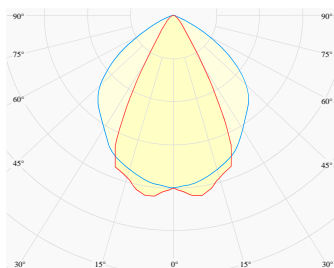

MOUNTING	Trimless
TYPE	Individual luminaire
CCT	2700K
CRI	CRI 80+
COLOR CONSISTENCY	3-Step MacAdam
LUMENS LUMINAIRE	1229 Lm
LIGHT SOURCE	2256 Lm
EFFICACY LUMINAIRE	79 Lm/W
LIGHT SOURCE	161 Lm/W
LIFETIME	L90B10 60.000h

CONTROL	DALI

LUMINAIRE POWER	15.6 W
INPUT VOLTAGE	220-240 VAC 50/60 Hz
	Integrated driver

HOUSING	Honeycomb Black light surface
HOUSING COLOR	Extruded aluminum, White color
IP CLASS	IP20 ingress protection
OTHER DETAILS	Lead cable 2m (6.5'), transparent

DIMENSIONS	Width: 50 mm / 1.97"
	Height: 93 mm / 3.66"
	Length: 860 mm / 2.8'

MOUNTING HOLE	860 x mm / 2.82' x 2.09"

Possible allowed deviation of optical and electrical values are ±15%. Allowed measurement uncertainty ±7%. All values in datasheet are for reference only and customers should take these values on their own risk. HOLECTRON reserves the right for changes without prior notice.