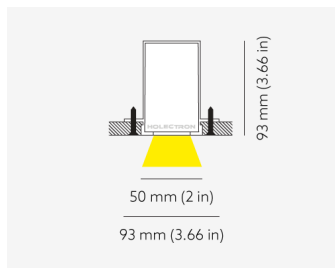

NEMAN TRIMLESS

Honeycomb Black

Product code: NM T LUM HB PW W17 827 0840 N

Article No.: F1TABDAADXX0840N

MOUNTING	Trimless
TYPE	Individual luminaire
CCT	2700K
CRI	CRI 80+
COLOR CONSISTENCY	3-Step MacAdam
LUMENS LUMINAIRE	1229 Lm
LIGHT SOURCE	2256 Lm
EFFICACY LUMINAIRE	79 Lm/W
LIGHT SOURCE	161 Lm/W
LIFETIME	L90B10 60.000h

CONTROL	no dim
----------------	--------

LUMINAIRE POWER	15.6 W
INPUT VOLTAGE	220-240 VAC 50/60 Hz Integrated driver

HOUSING	Honeycomb Black light surface
HOUSING COLOR	Extruded aluminum, White color
IP CLASS	IP20 ingress protection
OTHER DETAILS	Lead cable 2m (6.5'), transparent

DIMENSIONS	Width: 50 mm / 1.97" Height: 93 mm / 3.66" Length: 860 mm / 2.8'
-------------------	--

MOUNTING HOLE	860 x mm / 2.82' x 2.09"
----------------------	--------------------------

Possible allowed deviation of optical and electrical values are ±15%. Allowed measurement uncertainty ±7%. All values in datasheet are for reference only and customers should take these values on their own risk. HOLECTRON reserves the right for changes without prior notice.