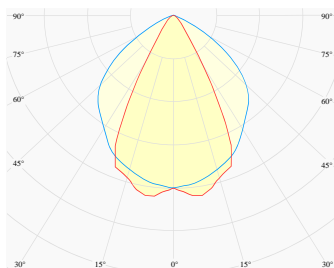

MOUNTING	Trimless
TYPE	Individual luminaire
CCT	2700K
CRI	CRI 80+
COLOR CONSISTENCY	3-Step MacAdam
LUMENS LUMINAIRE	1229 Lm
LIGHT SOURCE	2256 Lm
EFFICACY LUMINAIRE	79 Lm/W
LIGHT SOURCE	161 Lm/W
LIFETIME	L90B10 60.000h

CONTROL	no dim

LUMINAIRE POWER	15.6 W
INPUT VOLTAGE	220-240 VAC 50/60 Hz Integrated driver

HOUSING	Honeycomb Black light surface
HOUSING COLOR	Extruded aluminum, White color
IP CLASS	IP20 ingress protection
OTHER DETAILS	Lead cable 2m (6.5'), transparent

DIMENSIONS	Width: 50 mm / 1.97" Height: 93 mm / 3.66" Length: 860 mm / 2.8'

MOUNTING HOLE	860 x mm / 2.82' x 2.09"

Possible allowed deviation of optical and electrical values are ±15%. Allowed measurement uncertainty ±7%. All values in datasheet are for reference only and customers should take these values on their own risk. HOLECTRON reserves the right for changes without prior notice.