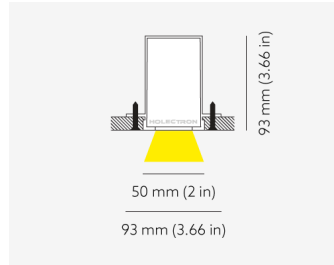

NEMAN TRIMLESS

Honeycomb Black

Product code: NM T LUM HB PW W17 827 0560 D

Article No.: F1TABDAADX0560D

MOUNTING	Trimless
TYPE	Individual luminaire
CCT	2700K
CRI	CRI 80+
COLOR CONSISTENCY	3-Step MacAdam
LUMENS LUMINAIRE	819 Lm
LIGHT SOURCE	1504 Lm
EFFICACY LUMINAIRE	79 Lm/W
LIGHT SOURCE	161 Lm/W
LIFETIME	L90B10 60.000h

CONTROL	DALI
----------------	------

LUMINAIRE POWER	10.4 W
INPUT VOLTAGE	220-240 VAC 50/60 Hz
	Integrated driver

HOUSING	Honeycomb Black light surface
HOUSING COLOR	Extruded aluminum, White color
IP CLASS	IP20 ingress protection
OTHER DETAILS	Lead cable 2m (6.5'), transparent

DIMENSIONS	Width: 50 mm / 1.97"
	Height: 93 mm / 3.66"
	Length: 580 mm / 1.9'

MOUNTING HOLE	580 x mm / 1.9' x 2.09"
----------------------	-------------------------

Possible allowed deviation of optical and electrical values are ±15%. Allowed measurement uncertainty ±7%.
 All values in datasheet are for reference only and customers should take these values on their own risk. HOLECTRON reserves the right for changes without prior notice.