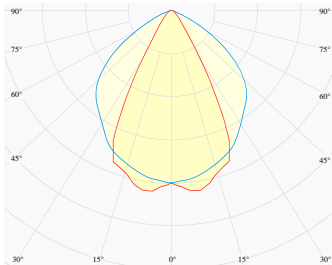

NEMAN TRIMLESS

Honeycomb Black

Product code: NM T LUM HB PW W17 827 0560 D

Article No.: F1TABDAADX0560D

MOUNTING	Trimless
TYPE	Individual luminaire
CCT	2700K
CRI	CRI 80+
COLOR CONSISTENCY	3-Step MacAdam
LUMENS LUMINAIRE	819 Lm
LIGHT SOURCE	1504 Lm
EFFICACY LUMINAIRE	79 Lm/W
LIGHT SOURCE	161 Lm/W
LIFETIME	L90B10 60.000h

CONTROL	DALI
----------------	------

LUMINAIRE POWER	10.4 W
INPUT VOLTAGE	220-240 VAC 50/60 Hz
	Integrated driver

HOUSING	Honeycomb Black light surface
HOUSING COLOR	Extruded aluminum, White color
IP CLASS	IP20 ingress protection
OTHER DETAILS	Lead cable 2m (6.5'), transparent

DIMENSIONS	Width: 50 mm / 1.97"
	Height: 93 mm / 3.66"
	Length: 580 mm / 1.9'

MOUNTING HOLE	580 x mm / 1.9' x 2.09"
----------------------	-------------------------

Possible allowed deviation of optical and electrical values are ±15%. Allowed measurement uncertainty ±7%.
 All values in datasheet are for reference only and customers should take these values on their own risk. HOLECTRON reserves the right for changes without prior notice.