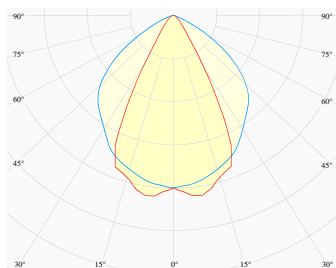

MOUNTING	Trimless
TYPE	Individual luminaire
CCT	2700K
CRI	CRI 80+
COLOR CONSISTENCY	3-Step MacAdam
LUMENS LUMINAIRE	819 Lm
LIGHT SOURCE	1504 Lm
EFFICACY LUMINAIRE	79 Lm/W
LIGHT SOURCE	161 Lm/W
LIFETIME	L90B10 60.000h

CONTROL no dim

LUMINAIRE POWER	10.4 W
INPUT VOLTAGE	220-240 VAC 50/60 Hz
	Integrated driver

HOUSING	Honeycomb Black light surface
HOUSING COLOR	Extruded aluminum, White color
IP CLASS	IP20 ingress protection
OTHER DETAILS	Lead cable 2m (6.5'), transparent

DIMENSIONS	Width: 50 mm / 1.97"
	Height: 93 mm / 3.66"
	Length: 580 mm / 1.9'

MOUNTING HOLE 580 x mm / 1.9' x 2.09"

Possible allowed deviation of optical and electrical values are ±15%. Allowed measurement uncertainty ±7%. All values in datasheet are for reference only and customers should take these values on their own risk. HOLECTRON reserves the right for changes without prior notice.