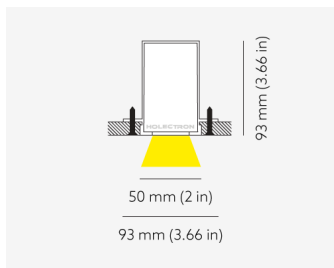

### Honeycomb Black

Product code: NM T LUM HB PW W17 827 0560 N

Article No.: F1TABDAADX0560N

<b>MOUNTING</b>	Trimless
<b>TYPE</b>	Individual luminaire
<b>CCT</b>	2700K
<b>CRI</b>	CRI 80+
<b>COLOR CONSISTENCY</b>	3-Step MacAdam
<b>LUMENS LUMINAIRE</b>	819 Lm
<b>LIGHT SOURCE</b>	1504 Lm
<b>EFFICACY LUMINAIRE</b>	79 Lm/W
<b>LIGHT SOURCE</b>	161 Lm/W
<b>LIFETIME</b>	L90B10 60.000h

**CONTROL** no dim

<b>LUMINAIRE POWER</b>	10.4 W
<b>INPUT VOLTAGE</b>	220-240 VAC 50/60 Hz
	Integrated driver

<b>HOUSING</b>	Honeycomb Black light surface
<b>HOUSING COLOR</b>	Extruded aluminum, White color
<b>IP CLASS</b>	IP20 ingress protection
<b>OTHER DETAILS</b>	Lead cable 2m (6.5'), transparent

<b>DIMENSIONS</b>	Width: 50 mm / 1.97"
	Height: 93 mm / 3.66"
	Length: 580 mm / 1.9'

**MOUNTING HOLE** 580 x mm / 1.9' x 2.09"

Possible allowed deviation of optical and electrical values are ±15%. Allowed measurement uncertainty ±7%. All values in datasheet are for reference only and customers should take these values on their own risk. HOLECTRON reserves the right for changes without prior notice.