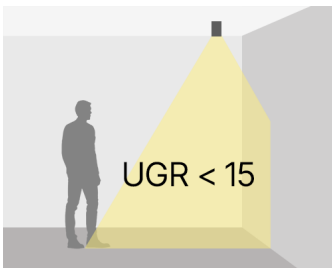

## MINIAX WALL

MiniaX W STA PWE.XXX BBK B000 D065 W16 827 L2240 FO EU / PH

<b>MOUNTING</b>	Wall
<b>TYPE</b>	Start module
<b>CCT</b>	2700K
<b>CRI</b>	CRI 80+
<b>COLOR CONSISTENCY</b>	3-Step MacAdam
<b>LUMINOUS FLUX</b>	Luminaire: 4351 Lm Light Source: 5856 Lm
<b>EFFICACY</b>	Luminaire: 108 Lm/W Light Source: 162 Lm/W
<b>UGR</b>	UGR<15
<b>LIFETIME</b>	L90B10 60.000h

<b>DIMENSIONS</b>	Width: 36 mm / 1.43" Height: 58 mm / 2.29" Length: 2244 mm / 7.4'
-------------------	---

Possible allowed deviation of optical and electrical values are ±15%. Allowed measurement uncertainty ±7%.  
All values in datasheet are for reference only and customers should take these values on their own risk. HOLECTRON reserves the right for changes without prior notice.