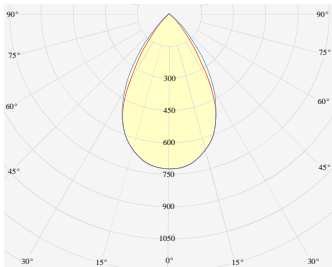

## MINIAX WALL

MiniaX W STA PWE.XXX BBK B000 D065 W16 827 L2240 FO EU / PH

<b>MOUNTING</b>	Wall
<b>TYPE</b>	Start module
<b>CCT</b>	2700K
<b>CRI</b>	CRI 80+
<b>COLOR CONSISTENCY</b>	3-Step MacAdam
<b>LUMINOUS FLUX</b>	Luminaire: 4351 Lm Light Source: 5856 Lm
<b>EFFICACY</b>	Luminaire: 108 Lm/W Light Source: 162 Lm/W
<b>UGR</b>	UGR<15
<b>LIFETIME</b>	L90B10 60.000h

<b>DIMENSIONS</b>	Width: 36 mm / 1.43" Height: 58 mm / 2.29" Length: 2244 mm / 7.4'
-------------------	---

Possible allowed deviation of optical and electrical values are ±15%. Allowed measurement uncertainty ±7%.  
All values in datasheet are for reference only and customers should take these values on their own risk. HOLECTRON reserves the right for changes without prior notice.