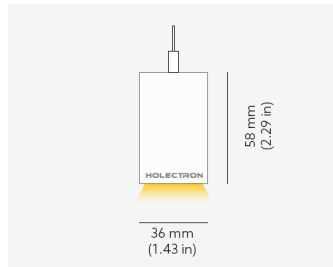

## MINIAX WALL

MiniaX W STA PWE.XXX BBK B000 D065 W16 827 L2240 FO EU / PH

<b>MOUNTING</b>	Wall
<b>TYPE</b>	Start module
<b>CCT</b>	2700K
<b>CRI</b>	CRI 80+
<b>COLOR CONSISTENCY</b>	3-Step MacAdam
<b>LUMINOUS FLUX</b>	Luminaire: 4351 Lm Light Source: 5856 Lm
<b>EFFICACY</b>	Luminaire: 108 Lm/W Light Source: 162 Lm/W
<b>UGR</b>	UGR<15
<b>LIFETIME</b>	L90B10 60.000h

<b>CONTROL</b>	no dim
----------------	--------

<b>LUMINAIRE POWER</b>	40.25 W
<b>INPUT VOLTAGE</b>	220-240 VAC 50/60 Hz Integrated driver

<b>LIGHT DIFFUSION</b>	65°
<b>HOUSING</b>	Housing Color: White Baffle Color: Black Mat
<b>IP CLASS</b>	IP20 ingress protection

<b>DIMENSIONS</b>	Width: 36 mm / 1.43" Height: 58 mm / 2.29" Length: 2244 mm / 7.4'
-------------------	---

Possible allowed deviation of optical and electrical values are ±15%. Allowed measurement uncertainty ±7%.  
All values in datasheet are for reference only and customers should take these values on their own risk. HOLECTRON reserves the right for changes without prior notice.