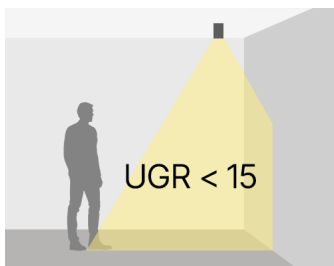

MINIAX WALL

MiniaX W STA PWE.XXX BBK B000 D065 W16 827 L1680 FO EU / PH

MOUNTING	Wall
TYPE	Start module
CCT	2700K
CRI	CRI 80+
COLOR CONSISTENCY	3-Step MacAdam
LUMINOUS FLUX	Luminaire: 3263 Lm Light Source: 4392 Lm
EFFICACY	Luminaire: 107 Lm/W Light Source: 162 Lm/W
UGR	UGR<15
LIFETIME	L90B10 60.000h

CONTROL	no dim
----------------	--------

LUMINAIRE POWER	30.52 W
INPUT VOLTAGE	220-240 VAC 50/60 Hz Integrated driver

LIGHT DIFFUSION	65°
HOUSING	Housing Color: White Baffle Color: Black Mat
IP CLASS	IP20 ingress protection

DIMENSIONS	Width: 36 mm / 1.43" Height: 58 mm / 2.29" Length: 1684 mm / 5.5'
-------------------	---

Possible allowed deviation of optical and electrical values are ±15%. Allowed measurement uncertainty ±7%.
All values in datasheet are for reference only and customers should take these values on their own risk. HOLECTRON reserves the right for changes without prior notice.