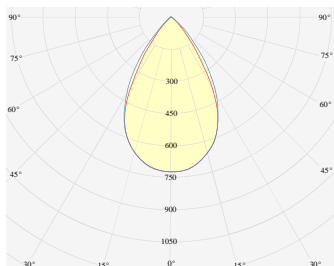

MINIAX WALL

MiniaX W STA PWE.XXX BBK B000 D065 W16 827 L1680 FO EU / PH

MOUNTING	Wall
TYPE	Start module
CCT	2700K
CRI	CRI 80+
COLOR CONSISTENCY	3-Step MacAdam
LUMINOUS FLUX	Luminaire: 3263 Lm Light Source: 4392 Lm
EFFICACY	Luminaire: 107 Lm/W Light Source: 162 Lm/W
UGR	UGR<15
LIFETIME	L90B10 60.000h

DIMENSIONS	Width: 36 mm / 1.43" Height: 58 mm / 2.29" Length: 1684 mm / 5.5'
-------------------	---

Possible allowed deviation of optical and electrical values are ±15%. Allowed measurement uncertainty ±7%.
All values in datasheet are for reference only and customers should take these values on their own risk. HOLECTRON reserves the right for changes without prior notice.