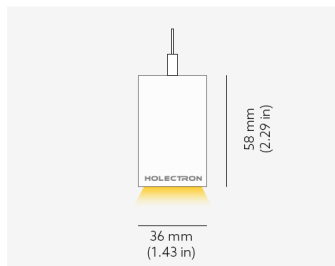

MINIAX WALL

MiniaX W STA PWE.XXX BBK B000 D065 W16 827 L1680 FO EU / PH

MOUNTING	Wall
TYPE	Start module
CCT	2700K
CRI	CRI 80+
COLOR CONSISTENCY	3-Step MacAdam
LUMINOUS FLUX	Luminaire: 3263 Lm Light Source: 4392 Lm
EFFICACY	Luminaire: 107 Lm/W Light Source: 162 Lm/W
UGR	UGR<15
LIFETIME	L90B10 60.000h

CONTROL	no dim
----------------	--------

LUMINAIRE POWER	30.52 W
INPUT VOLTAGE	220-240 VAC 50/60 Hz Integrated driver

LIGHT DIFFUSION	65°
HOUSING	Housing Color: White Baffle Color: Black Mat
IP CLASS	IP20 ingress protection

DIMENSIONS	Width: 36 mm / 1.43" Height: 58 mm / 2.29" Length: 1684 mm / 5.5'
-------------------	---

Possible allowed deviation of optical and electrical values are ±15%. Allowed measurement uncertainty ±7%.
All values in datasheet are for reference only and customers should take these values on their own risk. HOLECTRON reserves the right for changes without prior notice.