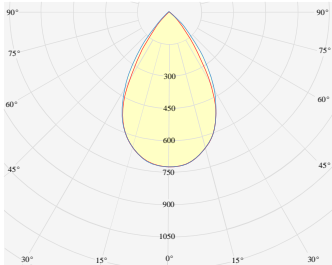

MINIAX WALL

MiniaX W STA PWE.XXX BBK B000 D065 W16 827 L1120 FO EU / PH

MOUNTING	Wall
TYPE	Start module
CCT	2700K
CRI	CRI 80+
COLOR CONSISTENCY	3-Step MacAdam
LUMINOUS FLUX	Luminaire: 2176 Lm Light Source: 2928 Lm
EFFICACY	Luminaire: 103 Lm/W Light Source: 162 Lm/W
UGR	UGR<15
LIFETIME	L90B10 60.000h

DIMENSIONS	Width: 36 mm / 1.43" Height: 58 mm / 2.29" Length: 1124 mm / 3.7'
-------------------	---

Possible allowed deviation of optical and electrical values are ±15%. Allowed measurement uncertainty ±7%.
All values in datasheet are for reference only and customers should take these values on their own risk. HOLECTRON reserves the right for changes without prior notice.