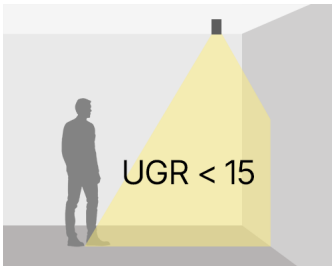

MINIAX WALL

MiniaX W STA PWE.XXX BBK B000 D065 W16 827 L1120 FO EU / PH

MOUNTING	Wall
TYPE	Start module
CCT	2700K
CRI	CRI 80+
COLOR CONSISTENCY	3-Step MacAdam
LUMINOUS FLUX	Luminaire: 2176 Lm Light Source: 2928 Lm
EFFICACY	Luminaire: 103 Lm/W Light Source: 162 Lm/W
UGR	UGR<15
LIFETIME	L90B10 60.000h

CONTROL	no dim
----------------	--------

LUMINAIRE POWER	21.03 W
INPUT VOLTAGE	220-240 VAC 50/60 Hz Integrated driver

LIGHT DIFFUSION	65°
HOUSING	Housing Color: White Baffle Color: Black Mat
IP CLASS	IP20 ingress protection

DIMENSIONS	Width: 36 mm / 1.43" Height: 58 mm / 2.29" Length: 1124 mm / 3.7'
-------------------	---

Possible allowed deviation of optical and electrical values are ±15%. Allowed measurement uncertainty ±7%.
All values in datasheet are for reference only and customers should take these values on their own risk. HOLECTRON reserves the right for changes without prior notice.