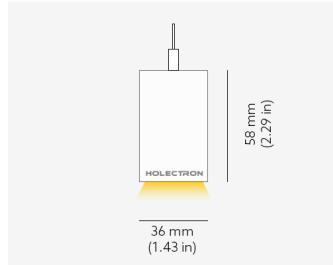

MINIAX WALL

MiniaX W STA PWE.XXX BBK B000 D065 W16 827 L1120 FO EU / PH

MOUNTING	Wall
TYPE	Start module
CCT	2700K
CRI	CRI 80+
COLOR CONSISTENCY	3-Step MacAdam
LUMINOUS FLUX	Luminaire: 2176 Lm Light Source: 2928 Lm
EFFICACY	Luminaire: 103 Lm/W Light Source: 162 Lm/W
UGR	UGR<15
LIFETIME	L90B10 60.000h

CONTROL	no dim
----------------	--------

LUMINAIRE POWER	21.03 W
INPUT VOLTAGE	220-240 VAC 50/60 Hz Integrated driver

LIGHT DIFFUSION	65°
HOUSING	Housing Color: White Baffle Color: Black Mat
IP CLASS	IP20 ingress protection

DIMENSIONS	Width: 36 mm / 1.43" Height: 58 mm / 2.29" Length: 1124 mm / 3.7'
-------------------	---

Possible allowed deviation of optical and electrical values are ±15%. Allowed measurement uncertainty ±7%.
All values in datasheet are for reference only and customers should take these values on their own risk. HOLECTRON reserves the right for changes without prior notice.