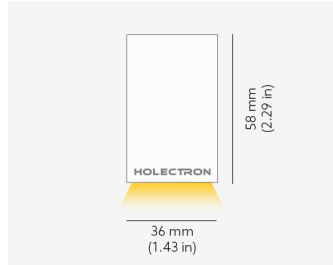

## MINIAX SURFACE

Product code: MiniaX S STA PWE.XXX BBK B000 D050 W16 827  
L0840 FO EU / PH

<b>MOUNTING</b>	Surface
<b>TYPE</b>	Start module
<b>CCT</b>	2700K
<b>CRI</b>	CRI 80+
<b>COLOR CONSISTENCY</b>	3-Step MacAdam
<b>LUMINOUS FLUX</b>	Luminaire: 1785 Lm Light Source: 2196 Lm
<b>EFFICACY</b>	Luminaire: 112 Lm/W Light Source: 162 Lm/W
<b>LIFETIME</b>	L90B10 60.000h

<b>CONTROL</b>	no dim
----------------	--------

<b>LUMINAIRE POWER</b>	15.94 W
<b>INPUT VOLTAGE</b>	220-240 VAC 50/60 Hz Integrated driver

<b>LIGHT DIFFUSION</b>	50°
<b>HOUSING</b>	Housing Color: White Baffle Color: Baffle Black
<b>IP CLASS</b>	IP20 ingress protection

<b>DIMENSIONS</b>	Width: 36 mm / 1.43" Height: 58 mm / 2.29" Length: 844 mm / 2.8'
-------------------	--