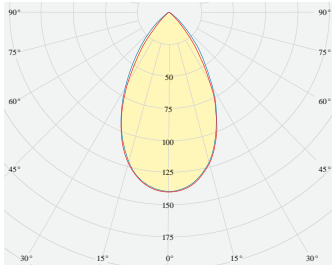

## MINIAX SURFACE

Product code: MiniaX S STA PWE.XXX BBK B000 D050 W16 827  
L0840 FO EU / PH

<b>MOUNTING</b>	Surface
<b>TYPE</b>	Start module
<b>CCT</b>	2700K
<b>CRI</b>	CRI 80+
<b>COLOR CONSISTENCY</b>	3-Step MacAdam
<b>LUMINOUS FLUX</b>	Luminaire: 1785 Lm Light Source: 2196 Lm
<b>EFFICACY</b>	Luminaire: 112 Lm/W Light Source: 162 Lm/W
<b>LIFETIME</b>	L90B10 60.000h

<b>DIMENSIONS</b>	Width: 36 mm / 1.43" Height: 58 mm / 2.29" Length: 844 mm / 2.8'
-------------------	--