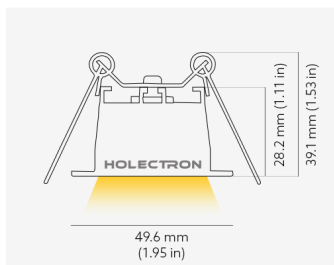

## MINIAX RECESSED

Product code: MiniaX R STA PWE.XXX BBK B000 D050 W16 827  
L2520 FO EU / PH

<b>MOUNTING</b>	Recessed
<b>TYPE</b>	Start module
<b>CCT</b>	2700K
<b>CRI</b>	CRI 80+
<b>COLOR CONSISTENCY</b>	3-Step MacAdam
<b>LUMINOUS FLUX</b>	Luminaire: 5356 Lm Light Source: 6588 Lm
<b>EFFICACY</b>	Luminaire: 119 Lm/W Light Source: 162 Lm/W
<b>LIFETIME</b>	L90B10 60.000h

<b>CONTROL</b>	no dim
----------------	--------

<b>LUMINAIRE POWER</b>	45.03 W
<b>INPUT VOLTAGE</b>	220-240 VAC 50/60 Hz External driver included

<b>LIGHT DIFFUSION</b>	50°
<b>HOUSING</b>	Housing Color: White Baffle Color: Baffle Black
<b>IP CLASS</b>	IP20 ingress protection

<b>DIMENSIONS</b>	Width: 49.6 mm / 1.95" Height: 39.1 mm / 1.53" Length: 2529 mm / 8.3'
-------------------	---

Possible allowed deviation of optical and electrical values are ±15%. Allowed measurement uncertainty ±7%.  
All values in datasheet are for reference only and customers should take these values on their own risk. HOLECTRON reserves the right for changes without prior notice.