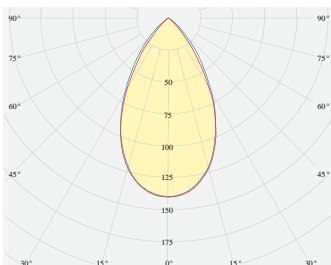

## MINIAX RECESSED

Product code: MiniaX R STA PWE.XXX BBK B000 D050 W16 827  
L2520 FO EU / PH

<b>MOUNTING</b>	Recessed
<b>TYPE</b>	Start module
<b>CCT</b>	2700K
<b>CRI</b>	CRI 80+
<b>COLOR CONSISTENCY</b>	3-Step MacAdam
<b>LUMINOUS FLUX</b>	Luminaire: 5356 Lm Light Source: 6588 Lm
<b>EFFICACY</b>	Luminaire: 119 Lm/W Light Source: 162 Lm/W
<b>LIFETIME</b>	L90B10 60.000h

<b>DIMENSIONS</b>	Width: 49.6 mm / 1.95" Height: 39.1 mm / 1.53" Length: 2529 mm / 8.3'
-------------------	---

Possible allowed deviation of optical and electrical values are ±15%. Allowed measurement uncertainty ±7%.  
All values in datasheet are for reference only and customers should take these values on their own risk. HOLECTRON reserves the right for changes without prior notice.