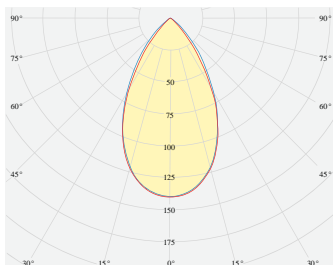

MINIAX RECESSED

Product code: MiniaX R STA PWE.XXX BBK B000 D050 W16 827
L1960 FO EU / PH

MOUNTING	Recessed
TYPE	Start module
CCT	2700K
CRI	CRI 80+
COLOR CONSISTENCY	3-Step MacAdam
LUMINOUS FLUX	Luminaire: 4166 Lm Light Source: 5124 Lm
EFFICACY	Luminaire: 118 Lm/W Light Source: 162 Lm/W
LIFETIME	L90B10 60.000h

DIMENSIONS	Width: 49.6 mm / 1.95" Height: 39.1 mm / 1.53" Length: 1969 mm / 6.4'
-------------------	---