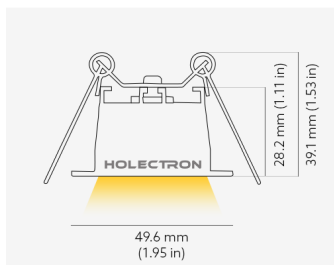

MINIAX RECESSED

Product code: MiniaX R STA PWE.XXX BBK B000 D050 W16 827
L1960 FO EU / PH

MOUNTING	Recessed
TYPE	Start module
CCT	2700K
CRI	CRI 80+
COLOR CONSISTENCY	3-Step MacAdam
LUMINOUS FLUX	Luminaire: 4166 Lm Light Source: 5124 Lm
EFFICACY	Luminaire: 118 Lm/W Light Source: 162 Lm/W
LIFETIME	L90B10 60.000h

CONTROL	no dim
----------------	--------

LUMINAIRE POWER	35.42 W
INPUT VOLTAGE	220-240 VAC 50/60 Hz External driver included

LIGHT DIFFUSION	50°
HOUSING	Housing Color: White Baffle Color: Baffle Black
IP CLASS	IP20 ingress protection

DIMENSIONS	Width: 49.6 mm / 1.95" Height: 39.1 mm / 1.53" Length: 1969 mm / 6.4'
-------------------	---