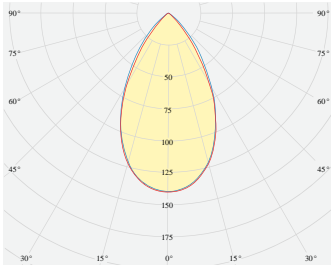

MINIAX RECESSED

Product code: MiniaX R STA PWE.XXX BBK B000 D050 W16 827
L1680 FO EU / PH

MOUNTING	Recessed
TYPE	Start module
CCT	2700K
CRI	CRI 80+
COLOR CONSISTENCY	3-Step MacAdam
LUMINOUS FLUX	Luminaire: 3571 Lm Light Source: 4392 Lm
EFFICACY	Luminaire: 117 Lm/W Light Source: 162 Lm/W
LIFETIME	L90B10 60.000h

DIMENSIONS	Width: 49.6 mm / 1.95" Height: 39.1 mm / 1.53" Length: 1689 mm / 5.5'
-------------------	---

Possible allowed deviation of optical and electrical values are ±15%. Allowed measurement uncertainty ±7%.
All values in datasheet are for reference only and customers should take these values on their own risk. HOLECTRON reserves the right for changes without prior notice.