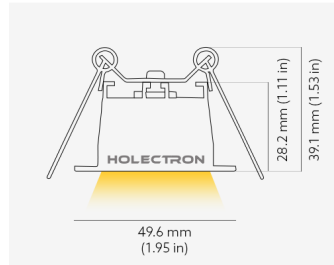

MINIAX RECESSED

Product code: MiniaX R STA PWE.XXX BBK B000 D050 W16 827
L1680 FO EU / PH

MOUNTING	Recessed
TYPE	Start module
CCT	2700K
CRI	CRI 80+
COLOR CONSISTENCY	3-Step MacAdam
LUMINOUS FLUX	Luminaire: 3571 Lm Light Source: 4392 Lm
EFFICACY	Luminaire: 117 Lm/W Light Source: 162 Lm/W
LIFETIME	L90B10 60.000h

CONTROL	no dim
----------------	--------

LUMINAIRE POWER	30.52 W
INPUT VOLTAGE	220-240 VAC 50/60 Hz External driver included

LIGHT DIFFUSION	50°
HOUSING	Housing Color: White Baffle Color: Baffle Black
IP CLASS	IP20 ingress protection

DIMENSIONS	Width: 49.6 mm / 1.95" Height: 39.1 mm / 1.53" Length: 1689 mm / 5.5'
-------------------	---

Possible allowed deviation of optical and electrical values are ±15%. Allowed measurement uncertainty ±7%.
All values in datasheet are for reference only and customers should take these values on their own risk. HOLECTRON reserves the right for changes without prior notice.