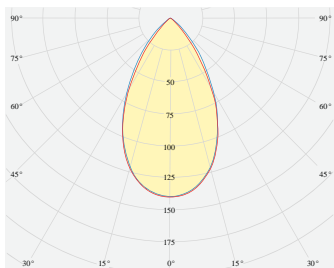

MINIAX RECESSED

Product code: MiniaX R STA PWE.XXX BBK B000 D050 W16 827
L1120 FO EU / PH

MOUNTING	Recessed
TYPE	Start module
CCT	2700K
CRI	CRI 80+
COLOR CONSISTENCY	3-Step MacAdam
LUMINOUS FLUX	Luminaire: 2380 Lm Light Source: 2928 Lm
EFFICACY	Luminaire: 113 Lm/W Light Source: 162 Lm/W
LIFETIME	L90B10 60.000h

DIMENSIONS	Width: 49.6 mm / 1.95" Height: 39.1 mm / 1.53" Length: 1129 mm / 3.7'
-------------------	---

Possible allowed deviation of optical and electrical values are ±15%. Allowed measurement uncertainty ±7%.
All values in datasheet are for reference only and customers should take these values on their own risk. HOLECTRON reserves the right for changes without prior notice.