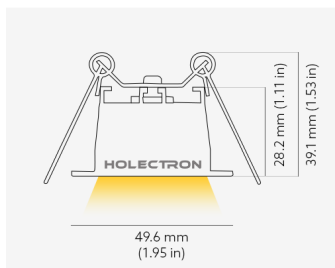

MINIAX RECESSED

Product code: MiniaX R STA PWE.XXX BBK B000 D050 W16 827
L1120 FO EU / PH

MOUNTING	Recessed
TYPE	Start module
CCT	2700K
CRI	CRI 80+
COLOR CONSISTENCY	3-Step MacAdam
LUMINOUS FLUX	Luminaire: 2380 Lm Light Source: 2928 Lm
EFFICACY	Luminaire: 113 Lm/W Light Source: 162 Lm/W
LIFETIME	L90B10 60.000h

CONTROL	no dim
----------------	--------

LUMINAIRE POWER	21.03 W
INPUT VOLTAGE	220-240 VAC 50/60 Hz External driver included

LIGHT DIFFUSION	50°
HOUSING	Housing Color: White Baffle Color: Baffle Black
IP CLASS	IP20 ingress protection

DIMENSIONS	Width: 49.6 mm / 1.95" Height: 39.1 mm / 1.53" Length: 1129 mm / 3.7'
-------------------	---

Possible allowed deviation of optical and electrical values are ±15%. Allowed measurement uncertainty ±7%.
All values in datasheet are for reference only and customers should take these values on their own risk. HOLECTRON reserves the right for changes without prior notice.