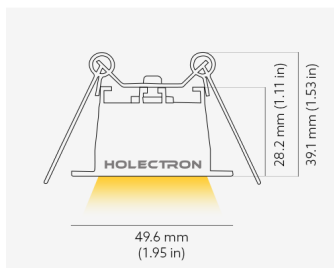

MINIAX RECESSED

Product code: MiniaX R STA PWE.XXX BBK B000 D050 W16 827
L0840 FO EU / PH

MOUNTING	Recessed
TYPE	Start module
CCT	2700K
CRI	CRI 80+
COLOR CONSISTENCY	3-Step MacAdam
LUMINOUS FLUX	Luminaire: 1785 Lm Light Source: 2196 Lm
EFFICACY	Luminaire: 112 Lm/W Light Source: 162 Lm/W
LIFETIME	L90B10 60.000h

CONTROL	no dim
----------------	--------

LUMINAIRE POWER	15.94 W
INPUT VOLTAGE	220-240 VAC 50/60 Hz External driver included

LIGHT DIFFUSION	50°
HOUSING	Housing Color: White Baffle Color: Baffle Black
IP CLASS	IP20 ingress protection

DIMENSIONS	Width: 49.6 mm / 1.95" Height: 39.1 mm / 1.53" Length: 849 mm / 2.8'
-------------------	----------------------------------------------------------------------------

Possible allowed deviation of optical and electrical values are ±15%. Allowed measurement uncertainty ±7%.
All values in datasheet are for reference only and customers should take these values on their own risk. HOLECTRON reserves the right for changes without prior notice.