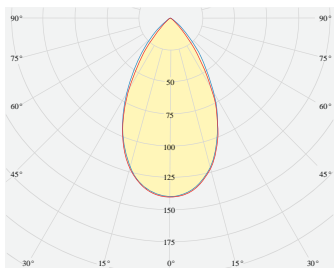

MINIAX RECESSED

Product code: MiniaX R STA PWE.XXX BBK B000 D050 W16 827
L0840 FO EU / PH

MOUNTING	Recessed
TYPE	Start module
CCT	2700K
CRI	CRI 80+
COLOR CONSISTENCY	3-Step MacAdam
LUMINOUS FLUX	Luminaire: 1785 Lm Light Source: 2196 Lm
EFFICACY	Luminaire: 112 Lm/W Light Source: 162 Lm/W
LIFETIME	L90B10 60.000h

DIMENSIONS	Width: 49.6 mm / 1.95" Height: 39.1 mm / 1.53" Length: 849 mm / 2.8'
-------------------	----------------------------------------------------------------------------

Possible allowed deviation of optical and electrical values are ±15%. Allowed measurement uncertainty ±7%.
All values in datasheet are for reference only and customers should take these values on their own risk. HOLECTRON reserves the right for changes without prior notice.