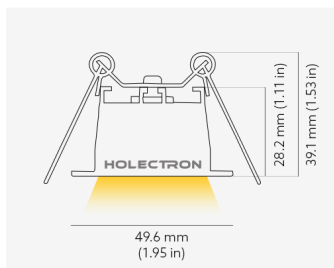

MINIAX RECESSED

Product code: MiniaX R IND PWE.PWE BBK B280 D050 W23 835
L1960 DA EU / PH

MOUNTING	Recessed
TYPE	Individual
CCT	3500K
CRI	CRI 80+
COLOR CONSISTENCY	3-Step MacAdam
LUMINOUS FLUX	Luminaire: 3753 Lm Light Source: 4616 Lm
EFFICACY	Luminaire: 130 Lm/W Light Source: 181 Lm/W
LIFETIME	L90B10 60.000h

CONTROL	DALI
----------------	------

LUMINAIRE POWER	28.8 W
INPUT VOLTAGE	220-240 VAC 50/60 Hz External driver included

LIGHT DIFFUSION	50°
HOUSING	Housing Color: White Baffle Color: Baffle Black Blackout Color: White 280 mm
IP CLASS	IP20 ingress protection

DIMENSIONS	Width: 49.6 mm / 1.95" Height: 39.1 mm / 1.53" Length: 1978 mm / 6.5'
-------------------	---

Possible allowed deviation of optical and electrical values are ±15%. Allowed measurement uncertainty ±7%.
All values in datasheet are for reference only and customers should take these values on their own risk. HOLECTRON reserves the right for changes without prior notice.