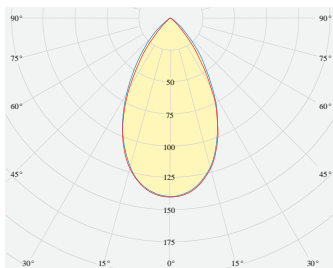

MINIAX RECESSED

Product code: MiniaX R IND PWE.PWE BBK B280 D050 W23 835
L1960 DA EU / PH

MOUNTING	Recessed
TYPE	Individual
CCT	3500K
CRI	CRI 80+
COLOR CONSISTENCY	3-Step MacAdam
LUMINOUS FLUX	Luminaire: 3753 Lm Light Source: 4616 Lm
EFFICACY	Luminaire: 130 Lm/W Light Source: 181 Lm/W
LIFETIME	L90B10 60.000h

DIMENSIONS	Width: 49.6 mm / 1.95" Height: 39.1 mm / 1.53" Length: 1978 mm / 6.5'
-------------------	---

Possible allowed deviation of optical and electrical values are ±15%. Allowed measurement uncertainty ±7%.
All values in datasheet are for reference only and customers should take these values on their own risk. HOLECTRON reserves the right for changes without prior notice.