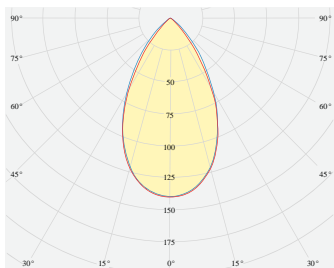

MINIAX RECESSED

Product code: MiniaX R IND PWE.PWE BBK B280 D050 W23 835
L1960 FO EU / PH

MOUNTING	Recessed
TYPE	Individual
CCT	3500K
CRI	CRI 80+
COLOR CONSISTENCY	3-Step MacAdam
LUMINOUS FLUX	Luminaire: 3753 Lm Light Source: 4616 Lm
EFFICACY	Luminaire: 131 Lm/W Light Source: 181 Lm/W
LIFETIME	L90B10 60.000h

DIMENSIONS	Width: 49.6 mm / 1.95" Height: 39.1 mm / 1.53" Length: 1978 mm / 6.5'
-------------------	---

Possible allowed deviation of optical and electrical values are ±15%. Allowed measurement uncertainty ±7%.
All values in datasheet are for reference only and customers should take these values on their own risk. HOLECTRON reserves the right for changes without prior notice.