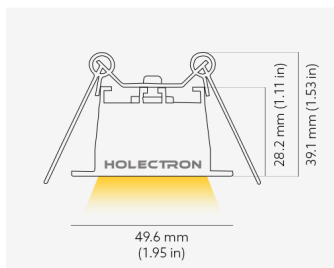

MINIAX RECESSED

Product code: MiniaX R IND PWE.PWE BBK B280 D050 W23 835
L1960 FO EU / PH

MOUNTING	Recessed
TYPE	Individual
CCT	3500K
CRI	CRI 80+
COLOR CONSISTENCY	3-Step MacAdam
LUMINOUS FLUX	Luminaire: 3753 Lm Light Source: 4616 Lm
EFFICACY	Luminaire: 131 Lm/W Light Source: 181 Lm/W
LIFETIME	L90B10 60.000h

CONTROL	no dim
----------------	--------

LUMINAIRE POWER	28.74 W
INPUT VOLTAGE	220-240 VAC 50/60 Hz External driver included

LIGHT DIFFUSION	50°
HOUSING	Housing Color: White Baffle Color: Baffle Black Blackout Color: White 280 mm
IP CLASS	IP20 ingress protection

DIMENSIONS	Width: 49.6 mm / 1.95" Height: 39.1 mm / 1.53" Length: 1978 mm / 6.5'
-------------------	---

Possible allowed deviation of optical and electrical values are ±15%. Allowed measurement uncertainty ±7%.
All values in datasheet are for reference only and customers should take these values on their own risk. HOLECTRON reserves the right for changes without prior notice.