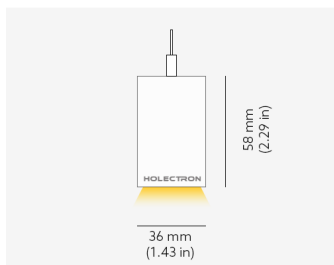

MINIAX PENDANT

Product code: MiniaX P STA PWE.XXX BBK B000 D050 W16 827
L2520 FO EU / PH

MOUNTING	Pendant
TYPE	Start module
CCT	2700K
CRI	CRI 80+
COLOR CONSISTENCY	3-Step MacAdam
LUMINOUS FLUX	Luminaire: 5356 Lm Light Source: 6588 Lm
EFFICACY	Luminaire: 119 Lm/W Light Source: 162 Lm/W
LIFETIME	L90B10 60.000h

CONTROL	no dim
----------------	--------

LUMINAIRE POWER	45.03 W
INPUT VOLTAGE	220-240 VAC 50/60 Hz Integrated driver

LIGHT DIFFUSION	50°
HOUSING	Housing Color: White Baffle Color: Baffle Black
IP CLASS	IP20 ingress protection
OTHER DETAILS	Suspension length 2m (6.5') Lead cable 2m (6.5'), transparent

DIMENSIONS	Width: 36 mm / 1.43" Height: 58 mm / 2.29" Length: 2524 mm / 8.3'
-------------------	---