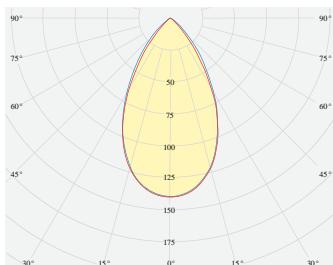

MINIAX PENDANT

Product code: MiniaX P STA PWE.XXX BBK B000 D050 W16 827
L2520 FO EU / PH

MOUNTING	Pendant
TYPE	Start module
CCT	2700K
CRI	CRI 80+
COLOR CONSISTENCY	3-Step MacAdam
LUMINOUS FLUX	Luminaire: 5356 Lm Light Source: 6588 Lm
EFFICACY	Luminaire: 119 Lm/W Light Source: 162 Lm/W
LIFETIME	L90B10 60.000h

CONTROL	no dim
----------------	--------

LUMINAIRE POWER	45.03 W
INPUT VOLTAGE	220-240 VAC 50/60 Hz Integrated driver

LIGHT DIFFUSION	50°
HOUSING	Housing Color: White Baffle Color: Baffle Black
IP CLASS	IP20 ingress protection
OTHER DETAILS	Suspension length 2m (6.5') Lead cable 2m (6.5'), transparent

DIMENSIONS	Width: 36 mm / 1.43" Height: 58 mm / 2.29" Length: 2524 mm / 8.3'
-------------------	---