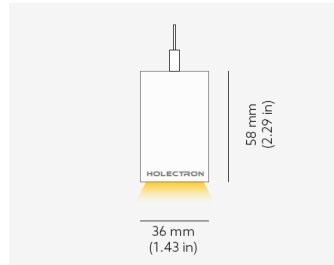

MINIAX PENDANT

Product code: MiniaX P STA PWE.XXX BBK B000 D050 W16 827
L2240 FO EU / PH

MOUNTING	Pendant
TYPE	Start module
CCT	2700K
CRI	CRI 80+
COLOR CONSISTENCY	3-Step MacAdam
LUMINOUS FLUX	Luminaire: 4761 Lm Light Source: 5856 Lm
EFFICACY	Luminaire: 118 Lm/W Light Source: 162 Lm/W
LIFETIME	L90B10 60.000h

CONTROL	no dim
----------------	--------

LUMINAIRE POWER	40.25 W
INPUT VOLTAGE	220-240 VAC 50/60 Hz Integrated driver

LIGHT DIFFUSION	50°
HOUSING	Housing Color: White Baffle Color: Baffle Black
IP CLASS	IP20 ingress protection
OTHER DETAILS	Suspension length 2m (6.5') Lead cable 2m (6.5'), transparent

DIMENSIONS	Width: 36 mm / 1.43" Height: 58 mm / 2.29" Length: 2244 mm / 7.4'
-------------------	---

Possible allowed deviation of optical and electrical values are ±15%. Allowed measurement uncertainty ±7%.
All values in datasheet are for reference only and customers should take these values on their own risk. HOLECTRON reserves the right for changes without prior notice.