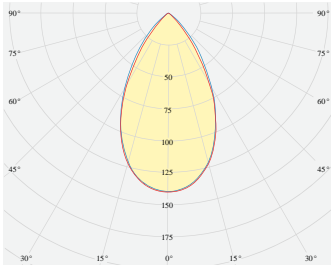

MINIAX PENDANT

Product code: MiniaX P STA PWE.XXX BBK B000 D050 W16 827
L2240 FO EU / PH

MOUNTING	Pendant
TYPE	Start module
CCT	2700K
CRI	CRI 80+
COLOR CONSISTENCY	3-Step MacAdam
LUMINOUS FLUX	Luminaire: 4761 Lm Light Source: 5856 Lm
EFFICACY	Luminaire: 118 Lm/W Light Source: 162 Lm/W
LIFETIME	L90B10 60.000h

CONTROL	no dim
----------------	--------

LUMINAIRE POWER	40.25 W
INPUT VOLTAGE	220-240 VAC 50/60 Hz Integrated driver

LIGHT DIFFUSION	50°
HOUSING	Housing Color: White Baffle Color: Baffle Black
IP CLASS	IP20 ingress protection
OTHER DETAILS	Suspension length 2m (6.5') Lead cable 2m (6.5'), transparent

DIMENSIONS	Width: 36 mm / 1.43" Height: 58 mm / 2.29" Length: 2244 mm / 7.4'
-------------------	---

Possible allowed deviation of optical and electrical values are ±15%. Allowed measurement uncertainty ±7%.
All values in datasheet are for reference only and customers should take these values on their own risk. HOLECTRON reserves the right for changes without prior notice.