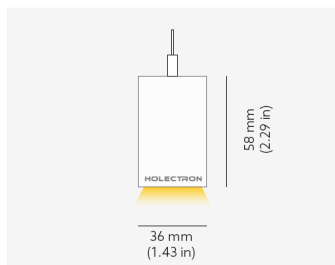

MINIAX PENDANT

Product code: MiniaX P STA PWE.XXX BBK B000 D050 W16 827
L1960 FO EU / PH

MOUNTING	Pendant
TYPE	Start module
CCT	2700K
CRI	CRI 80+
COLOR CONSISTENCY	3-Step MacAdam
LUMINOUS FLUX	Luminaire: 4166 Lm Light Source: 5124 Lm
EFFICACY	Luminaire: 118 Lm/W Light Source: 162 Lm/W
LIFETIME	L90B10 60.000h

CONTROL	no dim
----------------	--------

LUMINAIRE POWER	35.42 W
INPUT VOLTAGE	220-240 VAC 50/60 Hz Integrated driver

LIGHT DIFFUSION	50°
HOUSING	Housing Color: White Baffle Color: Baffle Black
IP CLASS	IP20 ingress protection
OTHER DETAILS	Suspension length 2m (6.5') Lead cable 2m (6.5'), transparent

DIMENSIONS	Width: 36 mm / 1.43" Height: 58 mm / 2.29" Length: 1964 mm / 6.4'
-------------------	---