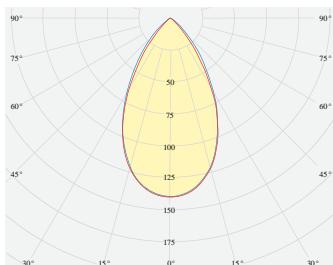

MINIAX PENDANT

Product code: MiniaX P STA PWE.XXX BBK B000 D050 W16 827
L1960 FO EU / PH

MOUNTING	Pendant
TYPE	Start module
CCT	2700K
CRI	CRI 80+
COLOR CONSISTENCY	3-Step MacAdam
LUMINOUS FLUX	Luminaire: 4166 Lm Light Source: 5124 Lm
EFFICACY	Luminaire: 118 Lm/W Light Source: 162 Lm/W
LIFETIME	L90B10 60.000h

CONTROL	no dim
----------------	--------

LUMINAIRE POWER	35.42 W
INPUT VOLTAGE	220-240 VAC 50/60 Hz Integrated driver

LIGHT DIFFUSION	50°
HOUSING	Housing Color: White Baffle Color: Baffle Black
IP CLASS	IP20 ingress protection
OTHER DETAILS	Suspension length 2m (6.5') Lead cable 2m (6.5'), transparent

DIMENSIONS	Width: 36 mm / 1.43" Height: 58 mm / 2.29" Length: 1964 mm / 6.4'
-------------------	---